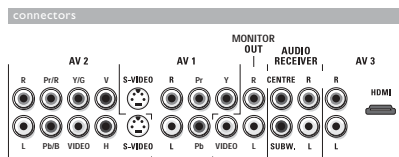

Active Control Plus+

Active Control Plus automatically analyzes, 50 times per second, the incoming signal and adjusts the key picture settings on Sharpness, Digital Noise Reduction, Color and Contrast. The ambient light sensor adjusts the settings according to the viewing conditions in the room. Active Control Plus+ thus offers the best possible picture settings any time, any source.

Virtual Dolby Surround

Dolby processing circuitry for an enhanced cinema surround sound effect without the need for rear speakers.

Full Dual Screen with 2 integrated tuners

The ability to watch simultaneously two different channels, either two programs or any combination with Teletext and/or NextView. Includes Picture In Picture (3 sizes, free positioning), 3PIP Mosaic, 8PIP Mosaic.