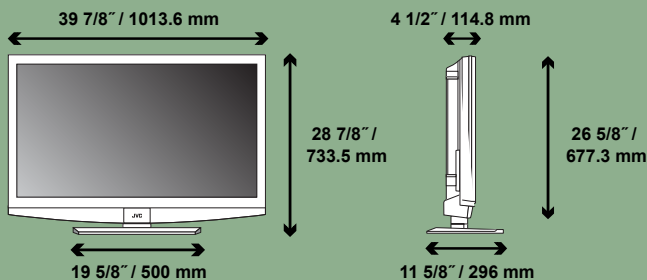

RM-C2055

PRODUCT DIMENSIONS

NOTES

- Specifications are subject to change without notice.
- Dolby and the double-D symbol are registered trademarks of Dolby Laboratories.
- HDMI is a trademark of HDMI Licensing L.L.C.
- All images on this sheet are simulated to show effect.
- Photo viewer is not guaranteed to work with all USB mass storage devices.
- This LCD accepts 480i, 480p, 720p, 1080i and 1080p (24p/30p/60i/60p) signals and displays at 1080p.
- This model is VESA compliant for easy wall mounting (200 x 200).