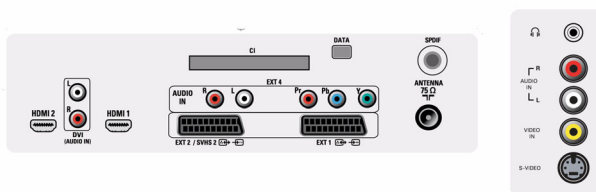

Tuner / Reception / Transmission

- **Tuner bands:** Hyper band, S channel, UHF, VHF
- **TV system:** PAL, SECAM
- **Video playback:** NTSC, PAL, SECAM
- **Aerial input:** 75 ohm coaxial (IEC75)
- **Tuner display:** PLL
- **Number of preset channels:** 100
- **DVB:** DVB Terrestrial

Connectivity

- **Ext 1 Scart:** Audio L/R, CVBS in/out, RGB
- **Ext 2 Scart:** Audio L/R, CVBS in/out, S video in, RGB out
- **Front / Side connections:** Audio L/R in, CVBS in, Headphone out, S-Video in
- **Other connections:** Common Interface, S/PDIF out (coaxial), Antenna IEC75
- **Ext 4:** YPbPr
- **Ext 6:** HDMI

- **Ext 5:** HDMI
- **Number of scarts:** 2

Power

- **Power consumption:** 230w W
- **Standby power consumption:** < 2 W
- **Mains power:** AC 220 - 240 V +/- 10%
- **Ambient temperature:** +5 /+ 40°C
- **Power supply:** AC 90-240

Dimensions

- **Product weight:** 43 kg
- **Weight incl. packaging:** 47.6 kg
- **Set Width:** 1249 mm
- **Colour cabinet:** Silver Frost Bi-Colour with Tempered Glass Deco Front
- **VESA wall mount compatible:** 800,400 mm
- **Box dimensions (W x H x D):** 1328 x 939 x 330 mm
- **Dimensions (with base) (H x D):** 748 x 306 mm
- **Dimensions (without base) (H x D):** 688 x 128 mm

Accessories

- **Included accessories:** Table top stand, Power cord, Quick start guide, Registration card, Remote control, RF cable, User manual, Warranty certificate, Batteries for remote control
- **Optional accessories:** Floor stand

Stereo system					Transmission system					
2CS DK	NICAM DK	2CS BG	NICAM I	NICAM LL	PAL BG	PAL DK	PAL I	SECAM BG	SECAM DK	SECAM LL
•	•	•	•	•	•	•	•	•	•	•

Date of issue 2006-07-05

Version: 4.0

12 NC: 8670 000 23242
EAN: 87 10895 97762 3

Specifications are subject to change without notice.
Trademarks are the property of Koninklijke Philips Electronics N.V. or their respective owners.
© 2006 Koninklijke Philips Electronics N.V.
All Rights reserved.
www.philips.com