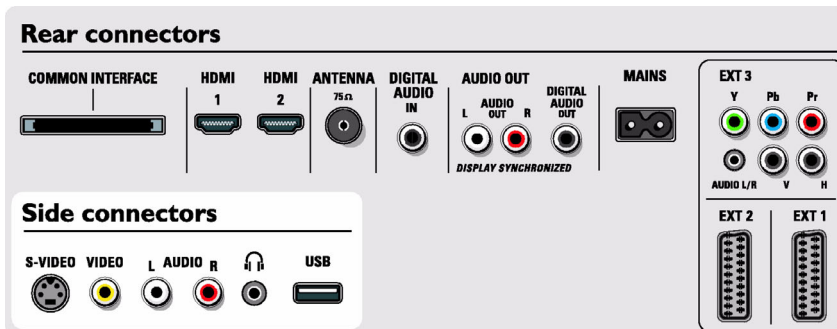

- **Set dimensions (W x H x D):** 1237 x 688 x 110 mm
- **Set dimensions with stand (H x D):** 734 x 280 mm
- **VESA wall mount compatible:** 800,400 mm

Accessories

- **Optional accessories:** Floor stand
- **Included accessories:** Table top stand, RF cable, Power cord, Quick start guide, Registration card, Remote control, User manual, Warranty certificate

Tuner / Reception / Transmission

- **Tuner bands:** Hyper band, S channel, UHF, VHF
- **TV system:** PAL, DVB COFDM 2K/8K, SECAM
- **Video playback:** NTSC, PAL, SECAM
- **Aerial input:** 75 ohm coaxial (IEC75)
- **DVB:** DVB Terrestrial

Connectivity

- **Ext 1 Scart:** Audio L/R, CVBS in/out, RGB
- **Ext 2 Scart:** Audio L/R, CVBS in/out, RGB
- **Ext 4:** HDMI
- **Ext 5:** HDMI
- **Other connections:** Analogue audio left / right out, S/PDIF out (coaxial), S/PDIF in (coaxial), Common Interface, PC-In VGA
- **Front / Side connections:** Audio L/R in, CVBS in, Headphone out, S-Video in
- **Ext 3:** YPbPr

Power

- **Power consumption:** 246 W
- **Standby power consumption:** 0.82 W
- **Mains power:** AC 220 - 240 V +/- 10%
- **Ambient temperature:** +5 -/+ 40 C

Dimensions

- **Product weight:** 31.5 kg
- **Weight incl. packaging:** 39 kg
- **Colour cabinet:** High Gloss Black and Black

Date of issue 2006-07-10

Version: 4.0

12 NC: 8670 000 24215
EAN: 87 10895 98039 5

Specifications are subject to change without notice.
Trademarks are the property of Koninklijke Philips Electronics N.V. or their respective owners.
© 2006 Koninklijke Philips Electronics N.V.
All Rights reserved.
www.philips.com