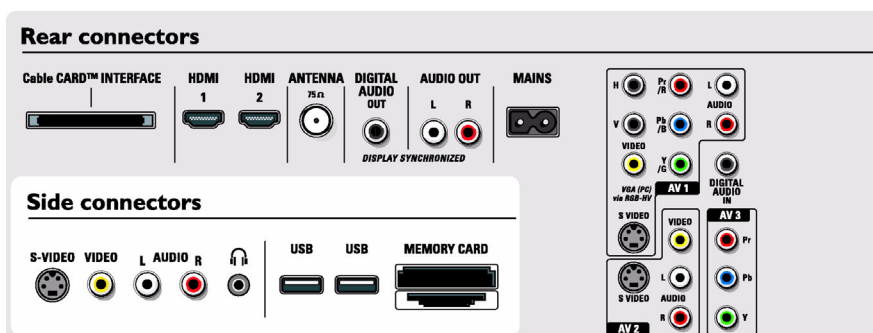

Convenience

- **Child Protection:** Child Lock+Parental Control
- **Clock:** Smart Clock
- **Ease of Installation:** Auto Programme Naming, Automatic Tuning System (ATS), Autostore, PLL Digital Tuning, Plug & Play
- **Ease of Use:** Auto Volume Leveller (AVL), Channel list, Delta Volume per preset, Graphical User Interface, On Screen Display, Side Control, Smart Picture Control, Smart Sound Control
- **Picture in Picture:** HDMI-Component PIP
- **Remote Control:** Amp, DVD, STB, VCR, Multi-functional
- **Remote control type:** RC4403
- **Screen Format Adjustments:** 4:3, 6 Widescreen Modes, Auto Format, Movie expand 14:9, Movie expand 16:9, Subtitle and Heading Shift, Subtitle Zoom, Super Zoom, Widescreen
- **Teletext:** Closed Captioning Full Text
- **VESA Mount:** Vesa compliant

Accessories

- **Included Accessories:** Tabletop swivel stand, RF cable

Dimensions

- **Set dimensions in inch (W x H x D):** 43.1 x 31.3 x 4.5 inch
- **Set dimensions with stand in inch (H x D):** 32.6 x 11.4 inch
- **Weight incl. Packaging (lb):** 116.9 lb
- **Product weight (lb):** 67.9 lb
- **Box dimensions in inch (W x H x D):** 50.9 x 41.9 x 12.7 inch
- **Color cabinet:** High Gloss Black
- **VESA wall mount compatible:** 800,400 mm

Power

- **Ambient temperature:** +5 -/+ 40 C
- **Mains power:** AC 110 -240 V +/- 10%
- **Power consumption:** 263 W
- **Standby power consumption:** 0.6

Date of issue 2006-09-05

Version: 4.0

12 NC: 8670 000 23438
UPC: 6 09585 11380 0

Specifications are subject to change without notice.
Trademarks are the property of Koninklijke Philips Electronics N.V. or their respective owners.
© 2006 Koninklijke Philips Electronics N.V.
All Rights reserved.
www.philips.com