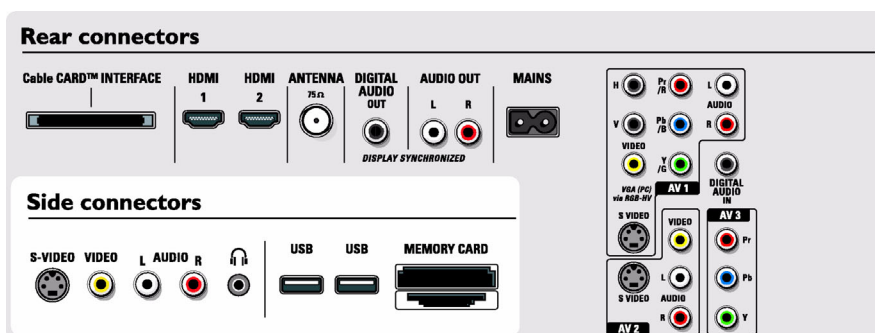

Convenience

- **Child Protection:** Child Lock+Parental Control
- **Clock:** Smart Clock
- **Ease of Installation:** Auto Programme Naming, Automatic Tuning System (ATS), Autostore, PLL Digital Tuning, Plug & Play
- **Ease of Use:** Auto Volume Leveller (AVL), Channel list, Delta Volume per preset, Graphical User Interface, On Screen Display, Side Control, Smart Picture Control, Smart Sound Control
- **Picture in Picture:** HDMI-Component PIP
- **Remote Control:** Amp, DVD, STB, VCR, Multi-functional
- **Remote control type:** RC441 I
- **Screen Format Adjustments:** 4:3, 6 Widescreen Modes, Auto Format, Movie expand 14:9, Movie expand 16:9, Subtitle and Heading Shift, Subtitle Zoom, Super Zoom, Widescreen
- **Teletext:** Closed Captioning Full Text
- **VESA Mount:** Vesa compliant

Accessories

- **Included Accessories:** Table top stand, RF cable

Dimensions

- **Set dimensions in inch (W x H x D):** 50.4 x 34.3 x 4.5 inch
- **Set dimensions with stand in inch (W x H x D):** 50.4 x 36.9 x 11.4 inch
- **Weight incl. Packaging (lb):** 136 lb
- **Product weight (lb):** 83.8 lb
- **Box dimensions in inch (W x H x D):** 53.3 x 47.7 x 13.3 inch
- **Color cabinet:** High Gloss Black & Brilliant Pearl
- **VESA wall mount compatible:** 800,400 mm

Power

- **Ambient temperature:** +5 -/+ 40 C
- **Mains power:** AC 110 - 240 V +/- 10%
- **Power consumption:** 263 W
- **Standby power consumption:** 0.6

Date of issue 2006-09-05

Version: 5.0

12 NC: 8670 000 23605
UPC: 6 09585 11381 7

Specifications are subject to change without notice.
Trademarks are the property of Koninklijke Philips Electronics N.V. or their respective owners.
© 2006 Koninklijke Philips Electronics N.V.
All Rights reserved.
www.philips.com