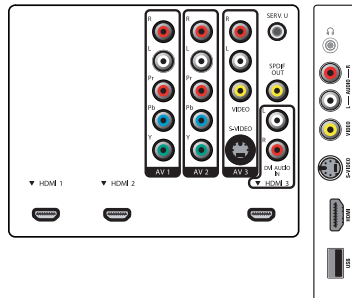

Zoom, Widescreen

Multimedia Applications

- **Multimedia connections:** USB memory class device
- **Playback Formats:** MP3, Slideshow files (.alb), JPEG Still pictures

Tuner/Reception/Transmission

- **Aerial Input:** 75 ohm F-type
- **TV system:** ATSC, NTSC
- **Video Playback:** NTSC
- **Cable:** Unscrambled Digital Cable -QAM
- **Tuner bands:** Hyperband, S-Channel, UHF, VHF

Connectivity

- **AV 1:** Audio L/R in, YPbPr
- **AV 2:** Audio L/R in, YPbPr
- **AV 3:** Audio L/R in, CVBS in, S-Video in
- **HDMI 1:** HDMI v1.3
- **HDMI 2:** HDMI v1.3
- **HDMI 3:** Analog audio L/R in, HDMI v1.3
- **HDMI-control (CEC features):** One touch play, Power status, System info (menu language), System standby
- **Front / Side connections:** Audio L/R in, CVBS in, Headphone out, S-video in, USB, HDMI v1.3
- **Audio Output - Digital:** Coaxial (cinch)

Power

- **Ambient temperature:** 5 °C to 40 °C
- **Mains power:** 90-240V, 50-60Hz
- **Power consumption:** 240 W
- **Standby power consumption:** < 1 W

Dimensions

- **Set dimensions in inch (W x H x D):** 40.7 x 26.2 x 3.5 inch
- **Set dimensions with stand in inch (W x H x D):** 40.7 x 28.4 x 11.5 inch
- **Weight incl. Packaging (lb):** 70.4
- **Product weight (lb):** 45.1 (with stand), 57.2 (without stand)
- **Box dimensions in inch (W x H x D):** 46.2 x 29.8 x 14.3 inch
- **VESA wall mount compatible:** 400 x 400 mm

Accessories

- **Included Accessories:** Table top stand, Power cord, Quick start guide, User Manual, Registration card, Remote Control