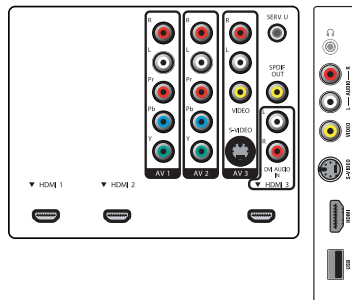

Movie expand 14:9, Movie expand 16:9, Super Zoom, Widescreen, unscaled (1080p dot by dot)

Multimedia Applications

- **Multimedia connections:** USB memory class device
- **Playback Formats:** MP3, Slideshow files (.alb), JPEG Still pictures

Tuner/Reception/Transmission

- **Aerial Input:** 75 ohm F-type
- **TV system:** ATSC, NTSC
- **Video Playback:** NTSC
- **Cable:** Unscrambled Digital Cable -QAM
- **Tuner bands:** Hyperband, S-Channel, UHF, VHF

Connectivity

- **AV 1:** Audio L/R in, YPbPr
- **AV 2:** Audio L/R in, YPbPr
- **AV 3:** CVBS in, S-Video in
- **HDMI 1:** HDMI v1.3
- **HDMI 2:** HDMI v1.3
- **HDMI 3:** Analog audio L/R in, HDMI v1.3
- **HDMI-control (CEC features):** One touch play, Power status, System info (menu language), System standby
- **Front / Side connections:** Audio L/R in, CVBS in, Headphone out, S-video in, USB, HDMI
- **Audio Output - Digital:** Coaxial (cinch)

Power

- **Ambient temperature:** 5 °C to 40 °C
- **Mains power:** 90-240V, 50-60Hz
- **Power consumption:** 240 W
- **Standby power consumption:** < 1 W

Dimensions

- **Set dimensions in inch (W x H x D):** 41.2 x 25.4 x 3.5 inch
- **Set dimensions with stand in inch (W x H x D):** 41.2 x 28 x 10.3 inch
- **Weight incl. Packaging (lb):** 68.92
- **Product weight (lb):** 60.32 (with stand), 49.3 (without stand)
- **Box dimensions in inch (W x H x D):** 45.31 x 31.22 x 13.11 inch

Accessories

- **Included Accessories:** Tabletop swivel stand, Power cord, Quick start guide, User Manual, Registration card, Remote Control