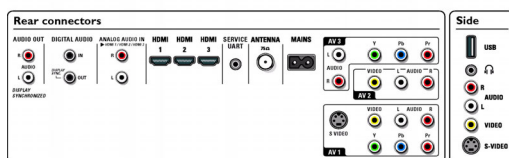

Multimedia Applications

- **Multimedia connections:** USB
- **Playback Formats:** MP3, Slideshow files (.alb), JPEG Still pictures

Tuner/Reception/Transmission

- **Aerial Input:** 75 ohm F-type
- **TV system:** ATSC, NTSC
- **Video Playback:** NTSC
- **Cable:** Unscrambled Digital Cable -QAM

Connectivity

- **AV 1:** (1, 2, 3Fh autoranging), Audio L/R in, CVBS in, S-Video, YPbPr
- **AV 2:** Audio L/R in, CVBS
- **AV 3:** (1, 2, 3Fh autoranging), Audio L/R in, YPbPr
- **AV 4:** HDMI, Audio L/R in
- **AV 5:** HDMI
- **AV 6:** HDMI

- **Front / Side connections:** Audio L/R in, CVBS in, Headphone out, S-video in, USB
- **Other connections:** Monitor out L/R (Cinch), S/PDIF in (coaxial), S/PDIF out (coaxial)

Power

- **Ambient temperature:** 5 °C to 35 °C
- **Mains power:** AC 110 +/- 10%
- **Power consumption:** 264 W
- **Standby power consumption:** 0.64 W

Accessories

- **Included Accessories:** Tabletop swivel stand

Dimensions

- **Color cabinet:** High Gloss Black
- **Set dimensions in inch (W x H x D):** 41.2 x 27.0 x 4.6 inch
- **Set dimensions with stand in inch (H x D):** 29.5 x 10.4 inch
- **Product weight (lb):** 60.8 lb
- **Product weight (+stand) (lb):** 76.3 lb
- **Box dimensions in inch (W x H x D):** 44.3 x 30.7 x 10.9 inch
- **Weight incl. Packaging (lb):** 89.1 lb
- **VESA wall mount compatible:** 600 x 400 mm

Date of issue 2007-07-09

Version: 7.0

12 NC: 8670 000 28647
UPC: 6 09585 12939 9

© 2007 Koninklijke Philips Electronics N.V.
All Rights reserved.

Specifications are subject to change without notice.
Trademarks are the property of Koninklijke Philips Electronics N.V. or their respective owners.

www.philips.com