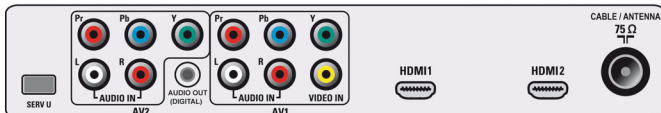

Plug & Play

Plug & Play gives you the ability to install or add a new component and have it work without having to perform any complex installation procedure or technical analysis.

Dual HDMI input

HDMI makes an uncompressed digital RGB connection from the source to the screen. By eliminating conversion to an analog signal, it delivers an unblemished image. The non-degraded signal reduces flicker and leads to a clearer picture. HDMI intelligently communicates the highest output resolution with the source device. The HDMI input is fully backward compatible with DVI sources but includes digital audio. HDMI uses HDCP copy protection. With 2 HDMI inputs you can connect multiple HD sources, for instance an HD settop box, and a Blu-ray player. Your TV is fully prepared for the HD future.

USB Multimedia Connector

The USB connector allows access to multimedia jpg, mp3, mp3-pro and alb files of most USB-sticks and most digital cameras (USB 1.1 memory-class device). Plug the USB into the slot at the side of the TV and access your photos or music files. This makes you easily viewing and sharing your photos and music.