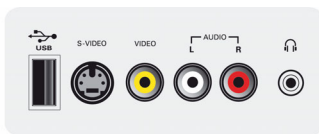

Plug & Play

Plug & Play gives you the ability to install or add a new component and have it work without having to perform any complex installation procedure or technical analysis.

Dual HDMI input

HDMI makes an uncompressed digital RGB connection from the source to the screen. By eliminating conversion to an analog signal, it delivers an unblemished image. The non-degraded signal reduces flicker and leads to a clearer picture. HDMI intelligently communicates the highest output resolution with the source device. The HDMI input is fully backward compatible with DVI sources but includes digital audio. HDMI uses HDCP copy protection. With 2 HDMI inputs you can connect multiple HD sources, for instance an HD settop box, and a Blu-ray player. Your TV is fully prepared for the HD future.

USB Multimedia Connector

The USB connector allows access to multimedia jpg, mp3, mp3-pro and alb files of most USB-sticks and most digital cameras (USB 1.1 memory-class device). Plug the USB into the slot at the side of the TV and access your photos or music files. This makes you easily viewing and sharing your photos and music.