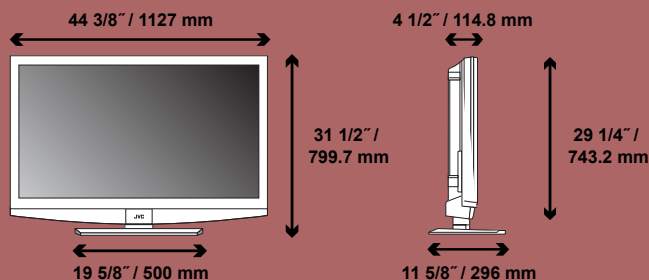

RM-C1485

PRODUCT DIMENSIONS

NOTES

- Specifications are subject to change without notice.
- iPod is a trademark of Apple Inc., registered in the U.S. and other countries.
- Dolby and the double-D symbol are registered trademarks of Dolby Laboratories.
- HDMI is a trademark of HDMI Licensing L.L.C.
- All images on this sheet are simulated to show effect.
- Photo viewer is not guaranteed to work with all USB mass storage devices.
- This LCD accepts 480i, 480p, 720p, 1080i and 1080p (24p/30p/60i/60p) signals and displays at 1080p.
- This model is VESA compliant for easy wall mounting (200 x 200).