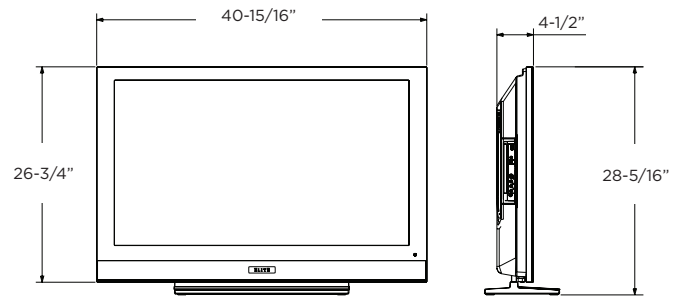

ELITE

PRO-950HD 42-INCH HIGH-DEFINITION ELITE® FLAT PANEL TELEVISION

ELITE VIDEO PROCESSING TECHNOLOGY

- Picture Detail Settings - DRE (Off / High / Mid / Low), Black Level (Off / On), ACL (Off / On), Enhance Mode (1 / 2 / 3) and Gamma (1 / 2 / 3)
- Color Temperature Adjustment - 5 settings (High / Mid-High / Mid / Mid-Low / Low)
- Color Temperature Manual Adjustment
- Color Management
- Color Space (1 / 2)
  - 3 Digital Noise Reduction - 3 settings (High / Mid / Low)
  - Field Noise Reduction (Off / High / Mid / Low)
- MPEG Noise Reduction
  - Block Noise Reduction
- Block Noise Reduction Activation (Off / On)
- Mosquito Noise Effect
- Mosquito Noise Reduction (Off / On)
  - Tuner Noise Reduction
- 3 DYC (1 / 2 / 3)
- I-P Mode
  - Digital CTI - Color Transient Improver (On / Off)
  - Natural Resize
  - Natural Enhancer
  - Digital Chroma Decoder (10-bit)

ELITE VIDEO & AUDIO CONNECTIVITY

▶ Inputs - 4 Independent HDMI 1.3 (w/PC support, 2 w/analog audio) - 2 Component - 3 Composite - 1 S-Video - Antenna A & B - USB (Mass Storage Class) - PC - LAN (10/100 Base-T Ethernet)	▶ Outputs - Optical Digital Audio (Dolby Digital/PCM) - Audio - Monitor Audio LR - Subwoofer - SR+ ▶ IR Repeater - Headphone

SOUND TECHNOLOGY

- **New** 17 Watt Stereo Digital Amplifier w/TruBass 2-Way Stereo Speakers
- SRS® WOW / FOCUS / TruBass Surround Sound Audio

CARTON DIMENSIONS

- (W x H x D): 46-1/4" x 33-1/16" x 14-1/4"
- Weight: 86.4 lbs.

UPC

- 012562865003

PRODUCT DIMENSIONS

- Panel (W x H x D): 40-15/16" x 26-3/4" x 4-1/2"
- Panel Weight: 66.9 lbs.