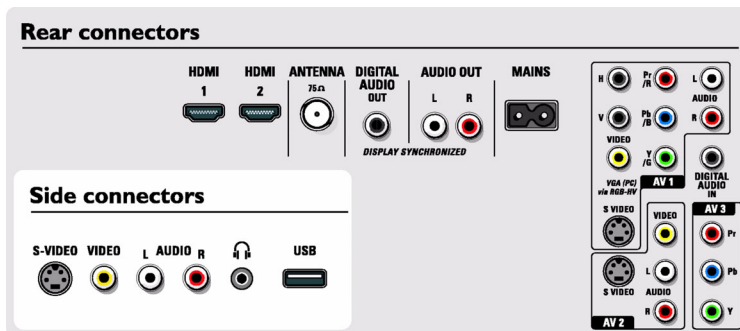

Multimedia Applications

- **Multimedia connections:** USB (streaming video capable)
- **Playback Formats:** MP3, Slideshow files (.alb), JPEG Still pictures, MPEG2

Tuner/Reception/Transmission

- **Aerial Input:** 75 ohm F-type
- **TV system:** ATSC, NTSC
- **Video Playback:** NTSC
- **Cable:** Unscrambled Digital Cable -QAM

Connectivity

- **AV 1:** (1, 2, 3Fh autoranging), Audio L/R in, Component Video in, CVBS in, RGB+H/V, S-Video, YPbPr
- **AV 2:** Audio L/R in, CVBS, S-Video
- **AV 3:** (1, 2, 3Fh autoranging), S/PDIF digital coaxial, YPbPr
- **AV 4:** HDMI
- **AV 5:** HDMI

- **Front / Side connections:** Audio L/R in, CVBS in, Headphone out, S-video in, USB
- **Other connections:** S/PDIF in (coaxial), S/PDIF out (coaxial)

Power

- **Ambient temperature:** 5 °C to 40 °C
- **Mains power:** AC 110 -240 V +/- 10%
- **Power consumption:** 323 W
- **Standby power consumption:** 0.54

Dimensions

- **Set dimensions (W x H x D):** 1210 x 824 x 146 mm
- **Set dimensions with stand (H x D):** 880 x 394 mm
- **Product weight:** 49.4 kg
- **Color cabinet:** Black

Accessories

- **Included Accessories:** Table top stand, RF cable

Date of issue 2007-01-11

Version: 2.0

12 NC: 8670 000 24645
UPC: 6 09585 12889 7

© 2007 Koninklijke Philips Electronics N.V.
All Rights reserved.

Specifications are subject to change without notice.
Trademarks are the property of Koninklijke Philips
Electronics N.V. or their respective owners.

www.philips.com