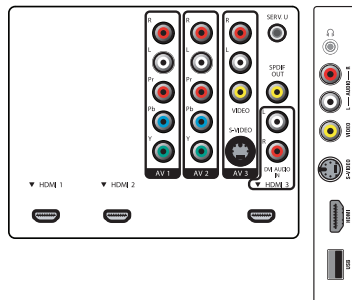

Connectivity

- **AV 1:** Audio L/R in, YPbPr
- **AV 2:** Audio L/R in, YPbPr
- **AV 3:** CVBS in, S-Video in
- **HDMI 1:** HDMI v1.3
- **HDMI 2:** HDMI v1.3
- **HDMI 3:** Analog audio L/R in, HDMI v1.3
- **HDMI-control (CEC features):** One touch play, Power status, System info (menu language), System standby
- **Front / Side connections:** Audio L/R in, CVBS in, Headphone out, S-video in, USB, HDMI
- **Audio Output - Digital:** Coaxial (cinch)

Power

- **Ambient temperature:** 5 °C to 40 °C
- **Mains power:** 90-240V, 50-60Hz
- **Power consumption:** 240 W
- **Standby power consumption:** < 1 W

Dimensions

- **Set dimensions in inch (W x H x D):** 45.8 x 28 x 4.1 inch
- **Set dimensions with stand in inch (W x H x D):** 45.8 x 31 x 12.9 inch
- **Weight incl. Packaging (lb):** 101.6
- **Product weight (lb):** 90.7 (with stand), 75.3 (without stand)
- **Box dimensions in inch (W x H x D):** 50.67 x 34.76 x 15.4 inch

Accessories

- **Included Accessories:** Tabletop swivel stand, Power cord, Quick start guide, User Manual, Registration card, Remote Control

Flat TV with Pixel Plus 3 HD
47" LCD Full HD 1080p

47PFL5603D/27