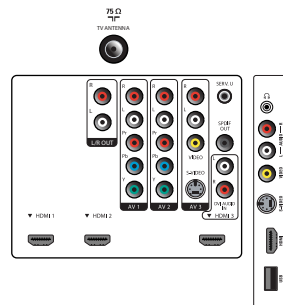

- Ease of Use: 4 favorite lists, Auto Volume Leveller (AVL), Channel list, Settings assistant Wizard, Side Control
- Remote Control: TV
- Screen Format Adjustments: 4:3, Auto Format, Movie expand 14:9, Movie expand 16:9, Super Zoom, Widescreen, unscaled (1080p dot by dot)

Connectivity

- AV 1: Audio L/R in, YPbPr
- AV 2: Audio L/R in, YPbPr
- AV 3: Audio L/R in, CVBS in, S-Video in
- HDMI 1: HDMI v1.3
- HDMI 2: HDMI v1.3
- HDMI 3: Analog audio L/R in, HDMI v1.3
- Audio Output - Digital: Coaxial (cinch)
- Other connections: Analog audio Left/Right out
- EasyLink (HDMI-CEC): One touch play, Power status, System info (menu language), Remote control pass-through, System audio control, System standby
- Front / Side connections: HDMI v1.3, S-video in, CVBS in, Audio L/R in, Headphone out, USB

Power

- Ambient temperature: 0 °C to 35 °C
- Mains power: 110-240V, 50-60Hz
- Power consumption: 280 W
- Standby power consumption: < 0.15 W

Dimensions

- Set dimensions in inch (W x H x D): 43.56 x 26.20 x 3.60 inch
- VESA wall mount compatible: 400 x 400 mm

Accessories

- Included accessories: Tabletop swivel stand, Power cord, Quick start guide, User Manual, Registration card, Remote Control

Issue date 2010-02-19

Version: 1.8.3

12 NC: 8670 000 53254
UPC: 6 09585 17245 6