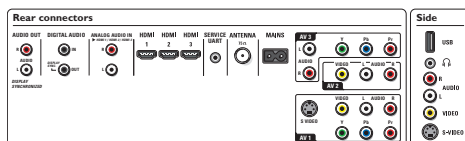

Multimedia Applications

- **Multimedia connections:** USB
- **Playback Formats:** MP3, Slideshow files (.alb), JPEG Still pictures

Tuner/Reception/Transmission

- **Aerial Input:** 75 ohm F-type
- **TV system:** ATSC, NTSC, PAL M
- **Video Playback:** NTSC
- **Cable:** Unscrambled Digital Cable -QAM

Connectivity

- **AV 1:** (1, 2, 3Fh autoranging), Audio L/R in, CVBS in, S-Video, YPbPr
- **AV 2:** Audio L/R in, CVBS
- **AV 3:** (1, 2, 3Fh autoranging), Audio L/R in, YPbPr
- **AV 4:** HDMI, Audio L/R in
- **AV 5:** HDMI
- **AV 6:** HDMI
- **Front / Side connections:** Audio L/R in, CVBS in, Headphone out, S-video in, USB
- **Other connections:** Monitor out L/R (Cinch), S/PDIF in (coaxial), S/PDIF out (coaxial)

Power

- **Ambient temperature:** 5 °C to 35 °C
- **Mains power:** AC 110-240V +/- 10%
- **Power consumption:** 290 W
- **Standby power consumption:** 0.60 W

Accessories

- **Included Accessories:** Tabletop swivel stand

Dimensions

- **Color cabinet:** High Gloss Black
- **Set dimensions in inch (W x H x D):** 45.6 x 29.6 x 4.6 inch
- **Set dimensions with stand in inch (H x D):** 32.3 x 12.0 inch
- **Product weight (lb):** 69.7 lb
- **Product weight (+stand) (lb):** 89.5 lb
- **Box dimensions in inch (W x H x D):** 52.1 x 37.0 x 13.0 inch

- **Weight incl. Packaging (lb):** 107.6 lb
- **VESA wall mount compatible:** 600 x 400 mm