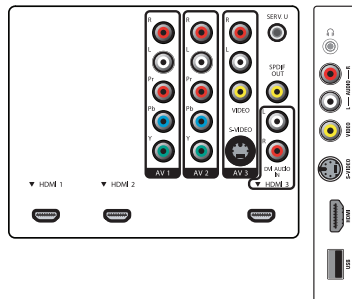

Connectivity

- **AV 1:** Audio L/R in, YPbPr
- **AV 2:** Audio L/R in, YPbPr
- **AV 3:** CVBS in, S-Video in
- **HDMI 1:** HDMI v1.3
- **HDMI 2:** HDMI v1.3
- **HDMI 3:** Analog audio L/R in, HDMI v1.3
- **HDMI-control (CEC features):** One touch play, Power status, System info (menu language), System standby
- **Front / Side connections:** HDMI v1.3, S-video in, CVBS in, Audio L/R in, Headphone out, USB
- **Audio Output - Digital:** Coaxial (cinch)

Power

- **Ambient temperature:** 5 °C to 40 °C
- **Mains power:** 110 - 240 V, 50/60 Hz
- **Power consumption:** 305 W
- **Standby power consumption:** < 1 W

Dimensions

- **Set dimensions in inch (W x H x D):** 45.8 x 28 x 4.5 inch
- **Set dimensions with stand in inch (W x H x D):** 45.8 x 31 x 12.9 inch
- **Weight incl. Packaging (lb):** 103.73
- **Product weight (lb):** 93 (with stand), 77.4 (without stand)
- **Box dimensions in inch (W x H x D):** 50.67 x 34.76 x 15.4 inch
- **VESA wall mount compatible:** 400 x 400 mm

Accessories

- **Included Accessories:** Tabletop swivel stand, Power cord, Quick start guide, User Manual, Registration card, Remote Control

Flat TV with Ambilight
47" LCD Full HD 1080p

47PFL7603D/27

Product highlights