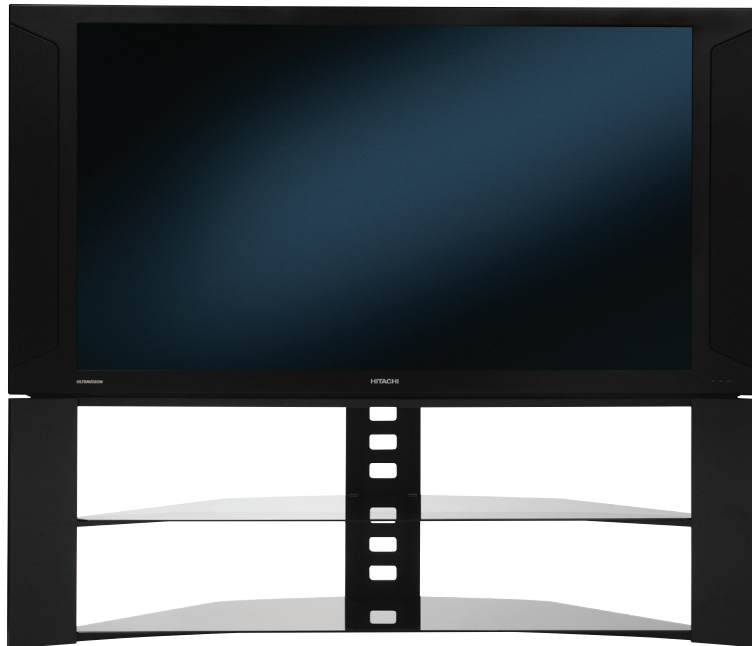

## UltraVision® CineForm™ 50" LCD HDTV

### Key Features

- 1280 x 720p High-Definition Display<sup>1</sup>
- Metallic Black CineForm™ Design
- High-Contrast Dual Focus Lens System
- Ultra-Compact LCD 3-Panel Light Engine
- Exclusive 7:1 Fresnel Lens
- VirtualHD™ 1080p II Video Processor
  - Dynamic Contrast
  - Dynamic Histogram Processing
  - 12 Bit/68 Billion Color Capability
  - Automatic 1080i 3:2 Film Processing
  - 26-Point Advanced Video Processing
  - 3 HD Aspect Modes
  - 6 SD Aspect Modes
  - 1080i/720p/480p/480i Input Compatible
  - HD Digital Window™ Split Screen
- Anti-Reflective High-Contrast Diffusion Screen
- Quick Start Seamless HDTV and NTSC Tuners
- Digital Cable-Ready and CableCARD™ Compatible<sup>2</sup>
- TV Guide On Screen® IPG
- New Learning AV Net IV
- First-Surface Mirror
- 4-Color Temperature Memory
- B&W Film Color Temperature
- 4-Step Black Enhancement
- Digital 4MB 3D Y/C Comb Filter

### Audio Performance Features

- MTS Stereo/SAP with dbx™
- SRS® Surround Sound
- BBE® Sound Enhancement
- 40-Watt 3-Way Speaker System
- Mute and Soft Mute
- TV-as-Center Speaker

### Convenience Features

- Illuminated Roll & Click™ Remote Control
- Day and Night Memory by Input with Timer
- Photo File Viewer (USB)<sup>3</sup>
- Side Panel Menu Controls
- 181-Channel NTSC Tuner
- 3-Language On-Screen Display
- Parental Locks (V-Chip)
- Closed Caption Decoder
- On/Sleep Timers
- AutoLink Input Sensor
- Discrete IR Codes