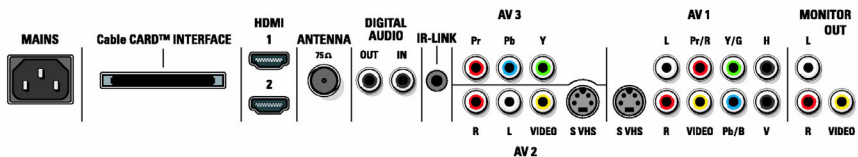

Multimedia Applications

- **Digital Content Management:** Digital Media Reader
- **Multimedia connections:** USB memory class device
- **Playback Formats:** JPEG Still pictures, MP3, Slideshow files (.alb)

Tuner/Reception/Transmission

- **TV system:** ATSC, NTSC
- **Video Playback:** NTSC
- **Aerial Input:** 75 ohm F-type
- **Cable:** Digital Cable Ready CableCARD, Unscrambled Digital Cable -QAM

Connectivity

- **Other connections:** Cable Card Interface, Monitor out, CVBS, L/R (cinch), S/PDIF in (coaxial), S/PDIF out (coaxial)
- **AV 1:** Audio L/R in, CVBS in, RGB+H/V, S-Video Y/C, YPbPr, Component Video in, (1, 2, 3Fh autoranging), Y/C
- **AV 2:** Audio L/R in, CVBS, S-Video
- **AV 3:** S/PDIF digital coaxial, YPbPr, (1, 2, 3Fh autoranging)

- **AV 4:** HDMI
- **AV 5:** HDMI
- **Front / Side connections:** Audio L/R in, CVBS in, Headphone out, S-Video in, USB I. I

Power

- **Power consumption:** 470 W
- **Standby power consumption:** < 2 W
- **Mains power:** AC 100 - 240 V, 50/60 Hz
- **Ambient temperature:** +5 /+ 40°C

Dimensions

- **Product dimension (WxDxH) inch:** 4.1x30.7x55.7 inch
- **Product weight:** 50 kg
- **Product weight (lb):** 132.3
- **Weight incl. Packaging:** 64 kg
- **Set dimensions (W x H x D):** 1415 x 780 x 104 mm
- **Color cabinet:** Pearl White Silver
- **VESA wall mount compatible:** 800,400 mm

Accessories

- **Included Accessories:** Table top stand

Rear connectors

Side connectors

Date of issue 2006-03-20

Version: 25.0

12 NC: 8670 000 21658
UPC: 0 37849 96261 9

Specifications are subject to change without notice.
Trademarks are the property of Koninklijke Philips Electronics N.V. or their respective owners.
© 2006 Koninklijke Philips Electronics N.V.
All Rights reserved.
www.philips.com