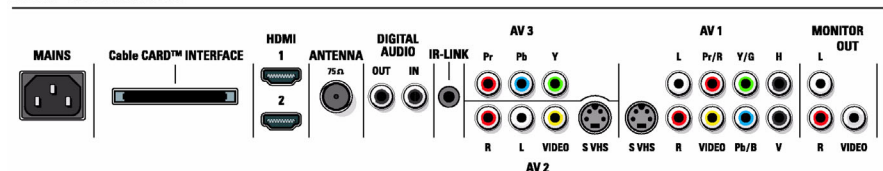

Multimedia Applications

- **Digital Content Management:** Digital Media Reader
- **Memory Card Types:** Compact Flash type I, Compact Flash type II, Memory Stick, Microdrive, MultiMedia Card (MMC), Secure Digital Card (SD), Smart Media Card
- **Multimedia connections:** USB
- **Playback Formats:** JPEG Still pictures, MP3, Slideshow files (.alb)

Tuner/Reception/Transmission

- **TV system:** ATSC, NTSC
- **Video Playback:** NTSC
- **Aerial Input:** 75 ohm F-type
- **Cable:** Digital Cable Ready CableCARD, Unscrambled Digital Cable -QAM

Connectivity

- **Other connections:** Cable Card Interface, Monitor out, CVBS, L/R (cinch), S/PDIF in (coaxial), S/PDIF out (coaxial)
- **AV 1:** (1, 2, 3Fh autoranging), Audio L/R in, Component Video in, CVBS in, RGB+H/V, Y/C, YPbPr
- **AV 2:** Audio L/R in, CVBS, Y/C
- **AV 3:** S/PDIF digital coaxial, YPbPr, (1, 2, 3Fh autoranging)
- **AV 4:** HDMI
- **AV 5:** HDMI
- **Front / Side connections:** Audio L/R in, CVBS in, Headphone out, S-Video in, 2x USB

Rear connectors

Side connectors