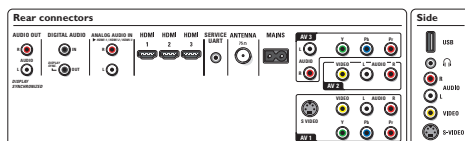

Multimedia Applications

- **Multimedia connections:** USB
- **Playback Formats:** MP3, Slideshow files (.alb), JPEG Still pictures

Tuner/Reception/Transmission

- **Aerial Input:** 75 ohm F-type
- **TV system:** ATSC, NTSC
- **Video Playback:** NTSC
- **Cable:** Unscrambled Digital Cable -QAM

Connectivity

- **AV 1:** (1, 2, 3Fh autoranging), Audio L/R in, CVBS in, S-Video, YPbPr
- **AV 2:** Audio L/R in, CVBS
- **AV 3:** (1, 2, 3Fh autoranging), Audio L/R in, YPbPr
- **AV 4:** HDMI, Audio L/R in
- **AV 5:** HDMI
- **AV 6:** HDMI
- **Front / Side connections:** Audio L/R in, CVBS in, Headphone out, S-video in, USB
- **Other connections:** Monitor out L/R (Cinch), S/PDIF in (coaxial), S/PDIF out (coaxial)

Power

- **Ambient temperature:** 5 °C to 35 °C
- **Mains power:** AC 110 +/- 10%
- **Power consumption:** 310 W
- **Standby power consumption:** 0.67 W

Accessories

- **Included Accessories:** Tabletop swivel stand

Dimensions

- **Color cabinet:** High Gloss Black
- **Set dimensions in inch (W x H x D):** 50.8 x 32.9 x 4.6 inch
- **Set dimensions with stand in inch (H x D):** 35.6 x 12.8 inch
- **Product weight (lb):** 89.5 lb
- **Product weight (+stand) (lb):** 110.7 lb
- **Box dimensions in inch (W x H x D):** 54.4 x 36.5 x 10.9 inch

- **Weight incl. Packaging (lb):** 127.4 lb
- **VESA wall mount compatible:** 600 x 400 mm