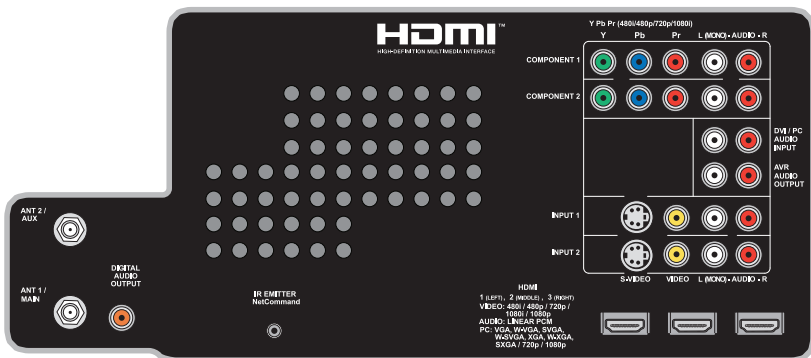

Backpanel

Optical System	
Display Type	1080p DLP®
Mitsubishi Exclusive Processor	6-Color
Pixel Resolution (horizontal x vertical*)	1920 x 1080
Lamp Power	180 Watts
Video Performance	
Video Format Conversion	Plush1080p®
x.v.Color™	Yes
Deep Color	Yes
PerfectColor™	Yes
Video Noise Reduction	Color 4D
Picture Format Modes (4:3 sources)	6
Picture Format Modes (16:9 sources)	2
User Controls	
Easy Connect™	Yes
NetCommand®	Yes
ChannelView™	Yes
AV Adjustment (memorized by input)	Yes
Color Temperature Control (by input)	High/Low
Video Modes: Brilliant/Bright/Natural/Game	Yes
Full Screen Image Freeze	Yes
Audio	
Internal Loudspeakers	Stereo Full Range
Speaker Size	5 1/2" x 2 1/4"
Output Power (watts/ch.)	10W x 2
Level Sound (dynamics limiter)	Yes
Digital Output (PCM) for All Analog Sources	Yes
Tuning	
Combined Tuner (Analog/Digital/Cable) In The Clear	1
Antenna (RF) Inputs	2
AV Inputs (Analog with Stereo Audio)	
Front component video input	1
Rear Component Video Inputs (480i/480P/720P/1080i)	2
Rear A/V Inputs with S-Video	2
Front USB Input (5 Mega Pixel Photo)	1
Inputs / Outputs (Digital)	
Front HDMI™ 1.3 Inputs	1
Rear HDMI™ 1.3 Inputs	3
480i, 480p, 720p, 1080i (60Hz)	Yes
1080p (24Hz, 30Hz, 60Hz)	Yes
Digital Audio Output (Dolby® Digital / PCM)	1 (coaxial)
HDMI™ Digital PC Compatibility	
640 x 480, 898 x 480, 800 x 600, 1064 x 600, 1024 x 768, 1280 x 720, 1365 x 768, 1280 x 1024 @ 60Hz	Yes
1920 x 1080 @ 24Hz, 30Hz, 60Hz	Yes
Outputs (Analog)	
Stereo Audio Output	1 (fixed)
NetCommand® IR Emitter	1
Remote Control	
Remote Control	Partially Illuminated
5 Device Multibrand Illuminated Remote	Yes
Customization Features	
Direct IR Input Selection	Yes
Direct IR Format Selection	Yes
Independent IR Power ON / OFF	Yes

*TV and some PC displays have standard overscan.
Features, specifications and dimensions are subject to change without notice. Physical appearance of television and matching base may vary slightly from images shown on this document.
DLP and the DLP logo are registered trademarks of Texas Instruments. PGA TOUR and the swinging golfer logo are registered trademarks. Dolby and Dolby Digital are registered trademarks of Dolby Laboratories. HDMI, the HDMI logo and High-Definition Multimedia Interface are trademarks or registered trademarks of HDMI Licensing, LLC. "x.v.Color" and "x.v.Color" logo are trademarks of Sony Corporation. Simplay HD and the Simplay HD logo are trademarks of Silicon Image, Inc.
© 2007 Mitsubishi Digital Electronics America, Inc. www.mitsubishi-tv.com