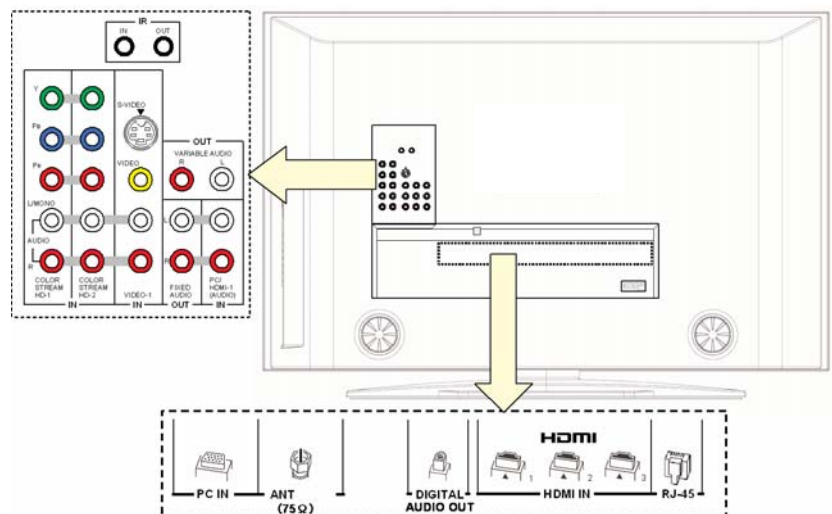

Audio

SRS® WOW™	✓
Dolby® Digital (AC3)	✓
Dolby® Digital Dynamic Range Control	✓
StableSound®	✓
Total Wattage	20w
Two-level Mute (Half Mute/Full Mute)	✓

Convenience

6-Item Illuminated Universal Remote *	✓
Channel Browser™ and Favorite Browser™	✓
Auto Input Selection	✓
Game Mode	✓
Channel Labeling	✓
Input Labeling	✓
Auto Date/Time	✓
On/Off/Sleep Timer	✓
GameTimer™	✓
Auto No Signal Off Feature	✓
Built-In Discrete IR Codes	✓

Connections

HDMI™ Inputs	3
HDMI Input Support	1080p 60/30/24Hz
CE-LINK™ (HDMI CEC Support)	✓
Deep Color Support	✓
xvYCC Enhanced Color Space Support	✓
HDMI Lip Sync Support	✓
HDMI Input PC Support	VGA/480i/480p/720p/1080i/1080p
PC Input	15 Pin D-Sub
ColorStream® HD Component Inputs	2
THINC™mail (RJ-45)	✓
Side AV Inputs	1
Rear S+AV Inputs	1
RF Inputs	1
IR Input	✓
IR Pass Through	✓
Fixed/Variable Audio Out	1
Optical Audio Out	1
Service Port (SD Card Slot-Service Only)	1

Product & Packaging

Unit (w/o Stand) WHD (in.)	55.16 x 33.29 x 5.75
Unit (w/Stand) WHD (in.)	55.16 x 35.46 x 15.88
Carton WHD (in.)	TBD
Unit (w/o Stand) Weight (lbs)	TBD
Unit (w/Stand) Weight (lbs)	TBD
Carton Weight (lbs)	TBD
UPC	022265000717

* In some cases, the remote control may not operate additional devices or certain features of such devices, in which case, it is suggested that you use the original remote control for the applicable device.

<http://www.tacp.toshiba.com> Customer Solutions: 800.631.3811 © Toshiba America Consumer Products, L.L.C. 82 Totowa Road, Wayne, NJ 07470 (2007). All Rights Reserved (1/07.05)

Cinema Series, ColorStream and StableSound are registered trademarks of Toshiba America Consumer Products, L.L.C. Channel Browser, CineSpeed, ClearFrame, ColorBurst, ColorMaster, DynaLight, Favorite Browser, GameTimer, Native Mode, PixelPure, SoundStrip, THINC, and XHD are trademarks of Toshiba America Consumer Products, L.L.C. Dolby and the double-D symbol are registered trademarks of Dolby Laboratories. SRS and WOW are trademarks of SRS Labs, Inc. HDMI, the HDMI logo and High-Definition Multimedia Interface are trademarks or registered trademarks of HDMI Licensing LLC.

Product design and specifications subject to change or modification without notice.