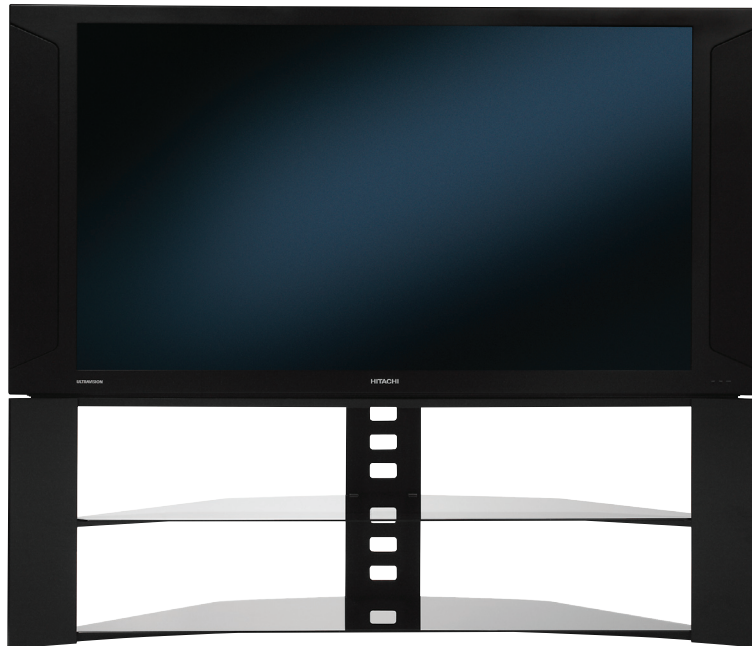

60VG825

UltraVision® CineForm™ 60" LCD HDTV

Key Features

- 1280 x 720p High-Definition Display¹
- Metallic Black CineForm™ Design
- High-Contrast Dual Focus Lens System
- Ultra-Compact LCD 3-Panel Light Engine
- Exclusive 7:1 Fresnel Lens
- VirtualHD™ 1080p II Video Processor
 - Dynamic Contrast
 - Dynamic Histogram Processing
 - 12 Bit/68 Billion Color Capability
 - Automatic 1080i 3:2 Film Processing
 - 26-Point Advanced Video Processing
 - 3 HD Aspect Modes
 - 6 SD Aspect Modes
 - 1080i/720p/480p/480i Input Compatible
 - HD Digital Window™ Split Screen
- Anti-Reflective High-Contrast Diffusion Screen
- Quick Start Seamless HDTV and NTSC Tuners
- Digital Cable-Ready and CableCARD™ Compatible²
- TV Guide On Screen® IPG
- New Learning AV Net IV
- First-Surface Mirror
- 4-Color Temperature Memory
- B&W Film Color Temperature
- 4-Step Black Enhancement
- Digital 4MB 3D Y/C Comb Filter

Audio Performance Features

- MTS Stereo/SAP with dbx™
- SRS® Surround Sound
- BBE® Sound Enhancement
- 40-Watt 3-Way Speaker System
- Mute and Soft Mute
- TV-as-Center Speaker

Convenience Features

- Illuminated Roll & Click™ Remote Control
- Day and Night Memory by Input with Timer
- Photo File Viewer (USB)³
- Side Panel Menu Controls
- 181-Channel NTSC Tuner
- 3-Language On-Screen Display
- Parental Locks (V-Chip)
- Closed Caption Decoder
- On/Sleep Timers
- AutoLink Input Sensor
- Discrete IR Codes

Specifications

- Color:..... Metallic Black
- Resolution:..... 1280 (H) x 720 (V) x 3

Dimensions

- Monitor With Optional Floor Stand
- Height.....54 7/8"
 - Width.....64 3/16"
 - Depth.....19 1/16"

- Monitor Without Optional Floor Stand
- Height.....33 5/8"
 - Width.....64 3/16"
 - Depth.....19 1/16"
 - Weight.....132 lbs.