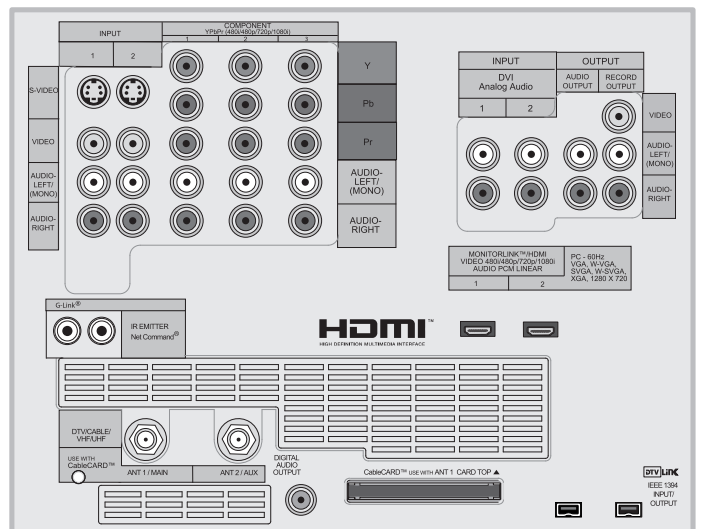

Digital Light Processing, Digital Micromirror Device, and DLP are trademarks of Texas Instruments.
CableCARD is a trademark of Cable Television Laboratories, Inc.
TV GUIDE and other related marks are registered marks of Gemstar-TV Guide International, Inc. and/or one of its affiliates.
HDMI, the HDMI logo and High-Definition Multimedia Interface are trademarks or registered trademarks of HDMI Licensing LLC.
Dolby and Dolby Digital are registered trademarks of Dolby Laboratories.
DTVLink is a trademark of Consumer Electronics Association.