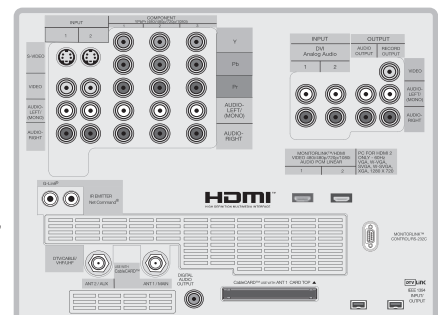

Digital Light Processing, Digital Micromirror Device, and DLP are trademarks of Texas Instruments. CableCARD is a trademark of Cable Television Laboratories, Inc. TV GUIDE and other related marks are registered marks of Gemstar-TV Guide International, Inc. and/or one of its affiliates. HDMI, the HDMI logo and High-Definition Multimedia Interface are trademarks or registered trademarks of HDMI Licensing LLC. Dolby and Dolby Digital are registered trademarks of Dolby Laboratories. DTVLink is a trademark of Consumer Electronics Association.