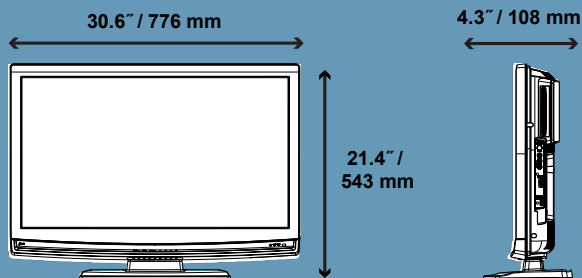

RM-C2152

PRODUCT DIMENSIONS

NOTES

- Specifications are subject to change without notice.
- Dolby and the double-D symbol are registered trademarks of Dolby Laboratories.
- HDMI is a trademark of HDMI Licensing L.L.C.
- All images on this sheet are simulated to show effect.
- This LCD accepts 480i, 480p, 720p, and 1080i and displays at 720p.
- This model is VESA compliant for easy wall mounting (100 x 200).
- DVD player accepts DVD-R, DVD-RW, CD-R, CD-RW and Audio CD.