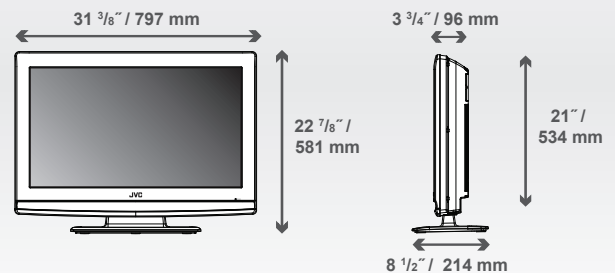

Notes:

Details, Weights & Measurements

- :: 2 HDMI Inputs
- :: PC Input (D-Sub 15-pin)
- :: 1 Component Input
- :: 1 S-Video Input
- :: 2 Composite Inputs