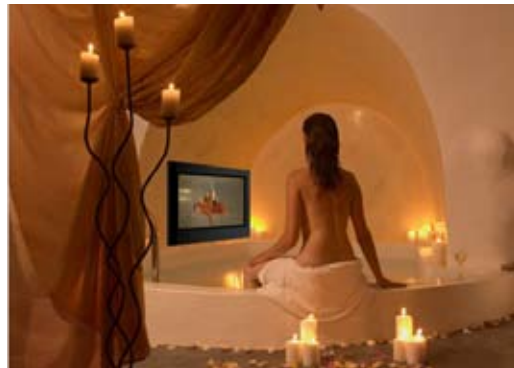

Features

- Fully-sealed means there are no openings. Nothing gets in, and nothing gets out.
- Internal thermal control system keeps components safely warmed in extreme cold and properly cooled in extreme heat without the need for exhaust ventilation.
- LCD picture maintains sharp contrast even in direct sunlight.
- Aluminum body provides maximum resistance to rust and corrosion.
- Impact resistant safety glass protects the screen and viewers.