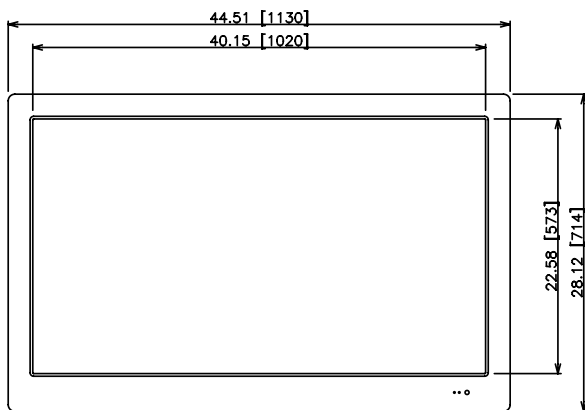

TV Controller Features	
Broadcasting Standards	All ATSC-Compliant Formats
Tuner	ATSC
Picture Adjustment	Brightness/Contrast/Sharpness/Saturation/Color Tint / Digital Noise Reduction
Picture Mode	Standard/Wide/Panorama
Color Temperature	10,000k
Screen Adjustments	Standard/Wide/Automatic
Clock/Sleep Timer	Yes
MTS	Yes
V-Chip	Yes
Closed Caption	Yes
Electronic Program Guide	Yes
Noise Reduction	Yes
3D Comb Filter/De-Interlace	Yes
Mute	Yes
OSD Language Support	English/French/Espanol

Input / Output	
Coaxial Input	Coax 75 ohm (x1)
VGA/PC Input	15-pin DSUB (x1)
HDMI Input	480i, 480p, 720p, and 1080i (x1)
CVBS Input	N/A
YPbPr HD Component Input	480i, 480p, 720p, and 1080i (x1)
RS 232C	Yes
YPbPr HD Component Audio Input	RCA (x1)
Audio Stereo Output	10W+10W

Power Management	
AC Input	120V AC
Power Consumption	280W Max

Environmental	
Operating Temperature	-4°F to 104°F (-20°C to 40°C)
Storage Temperature	0°F to 122°F (0°C-50°C)
IP Rating	IP67
NEMA Rating	NEMA 6
Water Pressure Rating	44L/Min
Condensation	Condensation Free
Corrosion	100% Corrosion Free
Safety/EMC	FCC (Class B)

Mechanical	
Dimensions (W x H x D)	44.51" x 28.12" x 4.77" (1130mm x 714mm x 121mm)
Bezel Color	Black
Glass	6mm Safety Glass
Mounting Pattern (mm)	510x334
Net Weight	92.4lb (42kg)
Shipping Carton Size (W x H x D)	51.18" x 33.5" x 11" (1300mm x 850 x 280mm)
Remote Controller Unit	IP67 (NEMA 6) Waterproof Remote

ciil™

CL-46PLC67

FRONT VIEW