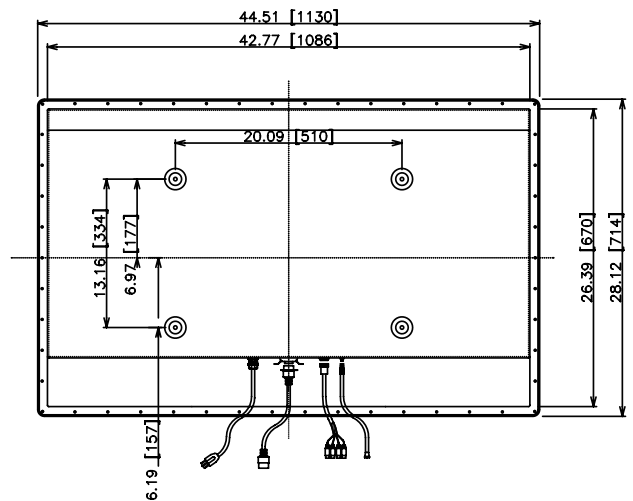

Mechanical	
Dimensions (W x H x D)	44.51" x 28.12" x 4.77" (1130mm x 714mm x 121mm)
Bezel Color	Black
Glass	6mm Safety Glass
Mounting Pattern (mm)	510x334
Net Weight	92.4lb (42kg)
Shipping Carton Size (W x H x D)	51.18" x 33.5" x 11" (1300mm x 850 x 280mm)
Remote Controller Unit	IP67 (NEMA 6) Waterproof Remote

**ciil™**

**CL-46PLC67**

FRONT VIEW

SIDE VIEW

BACK VIEW

**Ciil Technologies, LLC**

1950 Hawthorne Ave.  
Melrose Park, IL 60160 USA  
708-343-0600

Customer Care: 877-355-2445  
www.ciiltech.com  
info@ciiltech.com