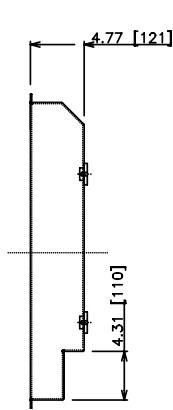

performs beyond expectations™

Product Name	46" UltraView™ LCD HD Displays
Part Number	CL-46PLC67

LCD Display	
Screen Size	46" Diagonal
Aspect Ratio	16:9
Vertical Resolution	up to 1080P
Brightness	700 cd/m <sup>2</sup>
Contrast Ratio	4,000:1
Viewing Angle	178° Vertical/Horizontal
Response Time	8ms

Mechanical	
Dimensions (W x H x D)	44.51" x 28.12" x 4.77" (1130mm x 714mm x 121mm)
Bezel Color	Black
Glass	6mm Safety Glass
Mounting Pattern (mm)	510x334
Net Weight	92.4lb (42kg)
Shipping Carton Size (W x H x D)	51.18" x 33.5" x 11" (1300mm x 850 x 280mm)
Remote Controller Unit	IP67 (NEMA 6) Waterproof Remote

**ciil™**

**CL-46PLC67**

FRONT VIEW

SIDE VIEW

BACK VIEW

**Ciil Technologies, LLC**

1950 Hawthorne Ave.  
Melrose Park, IL 60160 USA  
708-343-0600

Customer Care: 877-355-2445  
www.ciiltech.com  
info@ciiltech.com