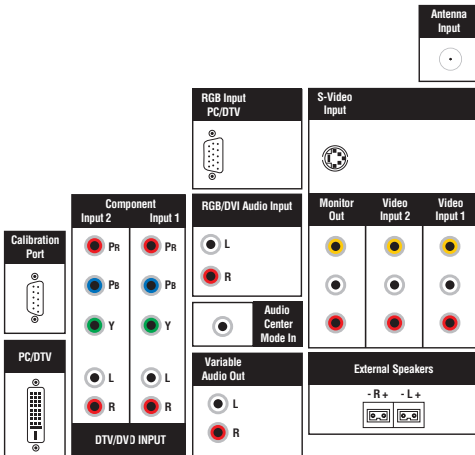

► Advanced Connectivity

Includes inputs for the most advanced components which allows simultaneous PC interactivity while watching your favorite TV programming.

► 1280 x 720p Resolution

► 2-Tuner PIP/POP/Split Screen

► DVI with HDCP Input

► PC Input

► 3:2 Pull Down

44" LCD Projection TV—PC and HDTV Monitor (E44W48LCD)

JACK PACK

Antenna In (NTSC/RF)	1
A/V In	3 (1 Front/2 Rear)
A/V Out	1
S-Video In	2 (1 Front/1 Rear)
Hi-Res Component Video In	2 (1080i/720p/480p/480i)
RGB In (15 pin)	1 (DTV/PC)
PC Audio In	1
Audio Center In	1
DVI with HDCP	1 (DTV/PC)
Variable Audio Out	1
Calibration Port	1 (For Software Upgrade Only)

GENERAL INFORMATION

Cabinet Style	Table Top
Cabinet Color	Black
Remote Control	Yes (Illuminated Universal)
Cabinet Dimensions	
Width x Height x Depth	39.9" x 29.2" x 14.0"
Weight (Approx.)	70.4 lbs.
Dimensions with Packaging	
Width x Height x Depth	45.7" x 34.1" x 18.0"
Shipping Weight (Approx.)	
UPC Code	0446427016 4
Stand (Optional)	KDR-44FB

SPECIAL FEATURES

2-Tuner PIP/POP/Split Screen	Yes
Custom Channel Labels	Yes (User Selectable)
Favorite Channel Selection/Surf	Yes
Trilingual Menus	Yes (English/Spanish/French)
On/Off Timer	Yes
Sleep Timer	Yes
Auto Off	Yes
Flashback (Previous Channel)	Yes
PIP Exchange/Move	Yes
Parental Control with V-Chip	Yes
EZ Menus (High Performance Interface)	Yes
EZ Scan (Auto Programming)	Yes
EZ Demo	Yes
XD Engine™	Yes