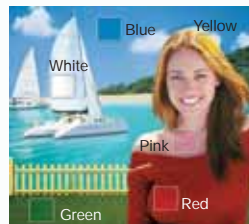

Color Optimizer

Colors are reproduced with a more lifelike realism, whites are more accurate, and skin tones are given a more natural hue.