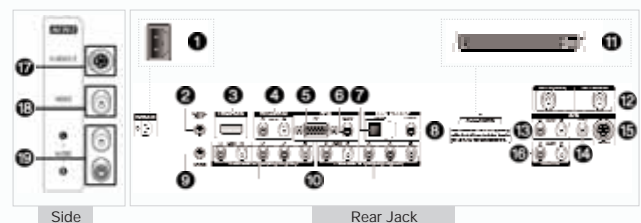

Digital Connectivity

1. Power In	8. Coaxial Digital Audio Out	14. Video In
2. Service Only	9. Anynet	15. S-Video In
3. HDMI/DVI In	10. Component In 1,2	16. Audio Out
4. DVI Audio In (R-Audio-L)	11. CableCARD™	Side A/V Input
5. PC In	12. ANT In 1,2	12. S-Video In
6. PC Audio In	13. A/V In (L-Audio-R)	17. Video In
7. Optical Digital Audio Out		19. Audio In (L,R)