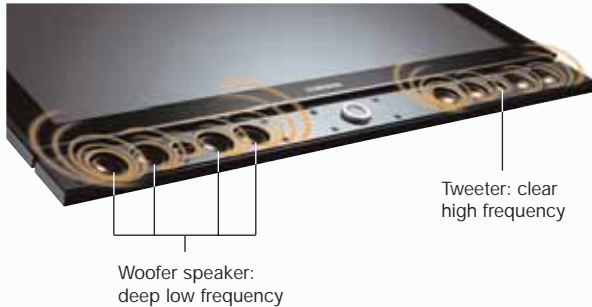

Experience theater-quality sound from your Samsung Plasma TV's built-in speakers. Located in the slim base of the TV, the 2-Way, 10-Speaker System delivers 30 watts of high-performance sound effects and enhanced sound clarity to your living room.