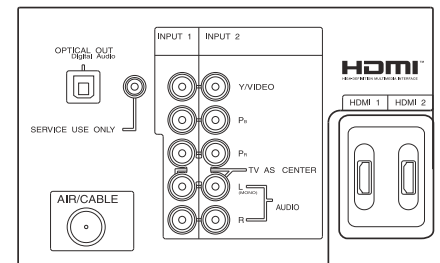

Ordering Information

- Television
 - UPC #: 50585 12701 2
 - Boxed Shipping Dimensions: TBD

Warranty

- 1-Year Parts and Labor Warranty In-Home Service

¹ Screen size is measured diagonally on 16:9 display.

© 2008 Hitachi Ltd. All trademarks are the property of their respective owners.

Side Panel

Rear Panel

*Input panels shown for illustration purposes only. Actual input placement may vary.