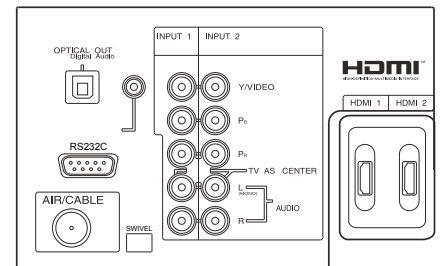

## Warranty

- 1-Year Parts and Labor Warranty In-Home Service

<sup>1</sup> Screen size is measured diagonally on 16:9 display.

**All specifications, features and dimensions are subject to change without notice. Refer to [www.hitachi.us/tv](http://www.hitachi.us/tv) for updates or more information.**

Refer to website for Hitachi endorsed accessories and model numbers.

© 2008 Hitachi Ltd. All trademarks are the property of their respective owners.

Side Panel

Rear Panel

\*Input panels shown for illustration purposes only. Actual input placement may vary.

\*Red indicates step feature

**ULTRAVISION®**