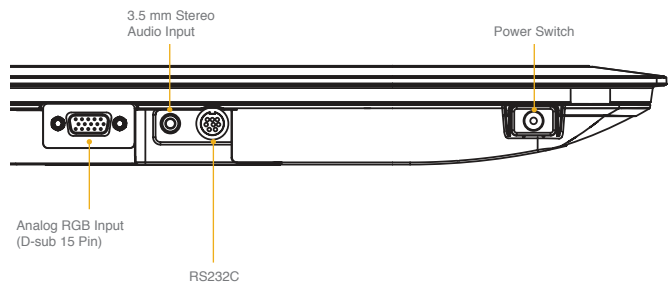

HDTV
MONITOR

HDMI™
HIGH-DEFINITION MULTIMEDIA INTERFACE

120Hz

ULTRAVISION®

UltraThin .5