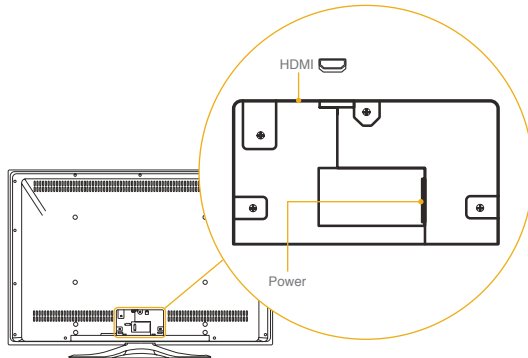

HDTV
MONITOR

HDMI™
HIGH-DEFINITION MULTIMEDIA INTERFACE

120Hz

ULTRAVISION®

UltraThin .5