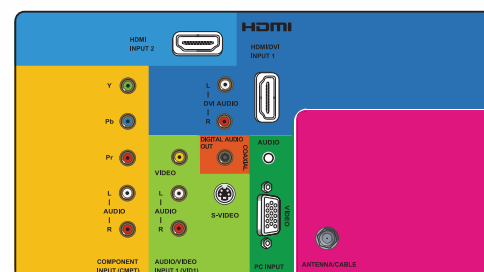

### PACKAGE & PRODUCT INFORMATION

Package Size (WxHxD) (inches)	35.9 x 25.8 x 10.0
Package Weight (lbs)	29.8 / 23.5

SIDE JACK PANEL

REAR JACK PANEL

TTE Technology, Inc.  
101 West 103rd Street  
Indianapolis, IN U.S.A 46290  
rca.com/television