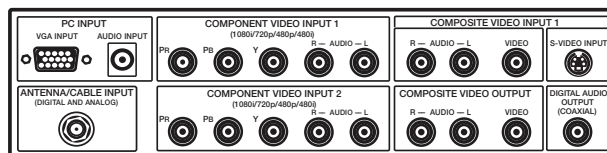

2 HD Component Video Inputs and PC Input

EN-V
ENHANCED NATURAL VISION

HDMI™
HIGH-DEFINITION MULTIMEDIA INTERFACE

SRS(●)®

* Cable TV subscription required. Check with your cable company for availability in your area.

37" diagonal LCD Flat Panel HDTV Specifications

BRAND	RCA
TECHNOLOGY	
Tuner	NTSC/ATSC/QAM
Analog Video Formats (NTSC/480i)	AV / S-Vid / Component
Video Formats (480p, 720p, 1080i)	Component, HDMI
HDTV Capability	Yes
Category	LCD
PICTURE	
Display Type	TFT LCD
Screen Size	37"
Display Aspect Ratio	16:9
Display Resolution	1366x768
Brightness (cd/m2)	500
Contrast Ratio	1500:1
Viewing Angle Horizontal/Vertical	178/178
Response Time	8 ms
Adjustable Color Temperature	Yes
Adjustable Picture Control	bright, cont, sharp, color, tint
Format Control	Yes
Comb Filter	3D/YC
Reverse 3:2 Pull Down (Film Mode)	Yes
Noise Reduction	Yes
SOUND	
Audio Power (Watts) Front Speakers	10 W/CH x 2
Treble, Bass, Balance, Volume, Mute Control	Yes
Broadcast Stereo	MTS Stereo
Second Audio Program (SAP)	Yes
Dolby* Processing	Yes
Premium Sound	SRS® 3D Stereo**
CONVENIENCE	
Top Panel Controls	Power, CH +/-, Vol +/-, Menu, Input
Auto Channel Search	Yes
Multilingual On-Screen-Display	English, French, Spanish
Channel Labelling	Yes
Closed Caption Capability	Yes
ENERGY STAR® Qualified	Yes
Parental Control (V-Chip)	USA & Canada
Picture Reset	Yes
Picture Memory Presets	Yes
Clock	Yes
Sleep Timer	Yes
PC Compatibility	Yes (via RGB)
REAR CONNECTIONS – INPUTS	
RF Input (ATSC/NTSC)	1
Composite Video Input	1
S-Video Input	1
Audio Input for Composite Video/S-Video	1 L/R

REAR JACK PANEL

SIDE JACK PANEL

PC Input	1 - RGB
Audio Input for PC	1 - 3/5mm PC Audio
Component Video Input (YCrCb/YPrPb)	2
Audio Input for Component Video	2 L/R
HDMI*** Inputs	2 (DVI Compatible)
Audio input for DVI	via PC Audio