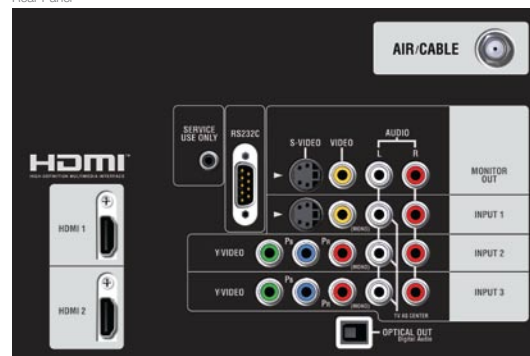

Warranty

- 1-Year Parts and Labor Warranty In-Home Service

¹ HDMI inputs are compatible with DVI-HDTV (HDCP) signals when combined with an adapter cable. Adapter cable is not included.

All specifications, features and dimensions are subject to change without notice. Refer to www.hitachi.us/tv for updates or more information.

Refer to Owners Manual for Hitachi endorsed accessories and model numbers.

Screen size is measured diagonally on 16x9 display.

© 2007 Hitachi Ltd. All trademarks are the property of their respective owners.

Rear Panel *