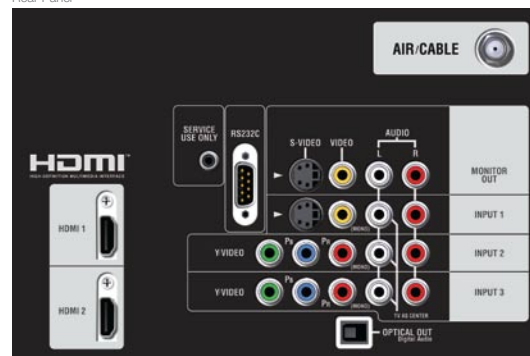

- 3 HDMI SimplayHD™ 1080p Compatible Inputs¹ (1 Front)
- 2 Wideband Component Video Inputs
- Power Swivel Tabletop Stand
- Day Dynamic/Day and Night Memory by Input with Timer
- Multi-Function Remote Control with Glow Keys
- Front Panel Menu Controls
- 3-Language On-Screen Display
- Parental Locks (Downloadable V-Chip)
- Closed Caption Decoder
- On/Sleep Timers
- Auto Link Input Sensor
- Discrete IR Codes
- Multiple Picture Orbiting Options
- SD™ Card Photo Viewer
 - Slideshow and Rotate Functions

Warranty

- 1-Year Parts and Labor Warranty In-Home Service

¹ HDMI inputs are compatible with DVI-HDTV (HDCP) signals when combined with an adapter cable. Adapter cable is not included.

All specifications, features and dimensions are subject to change without notice. Refer to www.hitachi.us/tv for updates or more information.

Rear Panel *

Multi-Function Remote w/ Glow Keys
CLU-4374A

Front Panel *

* Input panels shown for illustration purposes only. Actual input placement may vary.

Inputs/Outputs

- (3) HDMI SimplayHD™ 1080p Compatible Inputs (2 Rear/1 Front)
- (2) Wideband Component Video Inputs
- (4) AV Inputs (3 Rear/1 Front)
 - (1) S-Video Input
 - (1) RF/Antenna Input
 - (1) SD™ Card Input
- (1) AV Monitor Output (Fixed/Variable Audio)
- (1) S-Video Monitor Output
- (1) Optical Digital Audio Output
- (1) RS232 - Control Port
- (1) MMC Card Slot (Service Upgrade only)