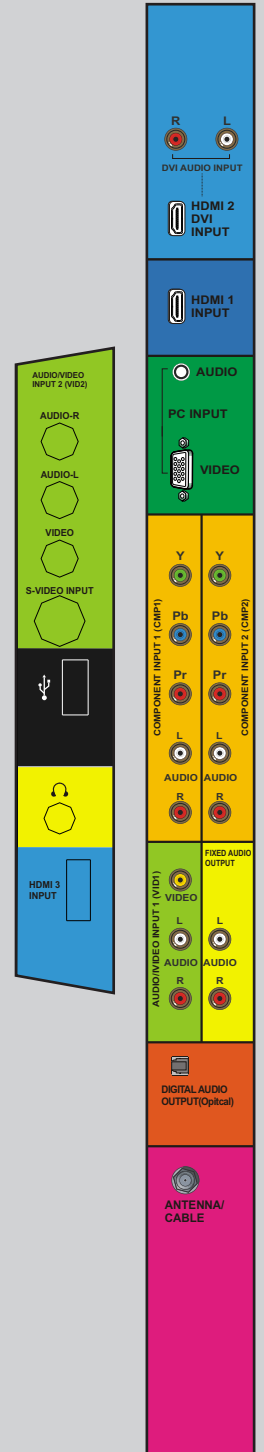

CONVENIENCE

Side Panel Controls	Power, CH +/-, Vol +/-, Menu
Auto Channel Search	Yes
Multilingual On-Screen-Display	English, French, Spanish
Channel Labelling	Yes
Closed Caption Capability	Yes
ENERGY STAR® Qualified	Yes
Parental Control (V-Chip)	USA & Canada
Picture Reset	Yes
Picture Memory Presets	Yes
Clock	Yes
Sleep Timer	Yes
PC Compatibility	Yes (via RGB & DVI)

REAR CONNECTIONS — INPUTS

RF Input (ATSC/NTSC)	1
Composite Video Input	1
Audio Input for Composite	1 L/R
RGB Input	1
Audio Input for RGB	1 - 3.5mm PC Audio
Component Video Input (YCrCb/YPrPb)	2
Audio Input for Component Video	2 L/R
HDMI Inputs **	2 V1.3 (1 DVI compatible)
Audio input for DVI	1 L/R

REAR CONNECTIONS — OUTPUTS

Digital Audio Output (SPDIF)	1 - Optical

SIDE PANEL — INPUTS

Composite Video Input	1
S-Video Input	1
Audio Input for Composite	1
HDMI Inputs **	1
USB Input	1 - SW Upgrade

SIDE PANEL — OUTPUTS

Headphone Jack Output	Yes

REMOTE CONTROL

Model Number	RC2254702
Type	Universal
Batteries Included	Yes

SUPPLIED ACCESSORIES

Power Supply	Internal
Power Cord	Yes
Quick Start Guide	Yes
User's Guide & Warranty (E/F/S)	Go to RCA.com/Television

GENERAL

TV Finish	Black
Stand	Included (swivel)
VESA Wall Mount Compatible	Yes (600 x 400) (M6/18)
Packaging Size (HxWxD) inches	34.4 x 50.3 x 13
Weight (lbs) (Product/Packaged)	66.1 / 79.4

JACK PANELS

Side Panel   Back Panel

RCA products are designed with the environment in mind.

ENERGY STAR and the ENERGY STAR mark are registered U.S. marks.

* Dolby is a registered trademark of Dolby Laboratories.
** HDMI, the HDMI logo and High-Definition Multimedia Interface are trademarks or registered trademarks of HDMI Licensing LLC.
SRS® WOW and the SRS WOW Symbol are trademarks of SRS Labs, Inc.

Product features, definitions and physical specifications are subject to change without notice. RCA and associated marks are trademarks of THOMSON S.A. used under license to TTE CORPORATION.

TTE Technology, Inc.
101 West 103rd Street
Indianapolis, IN U.S.A. 46290

rca.com/television