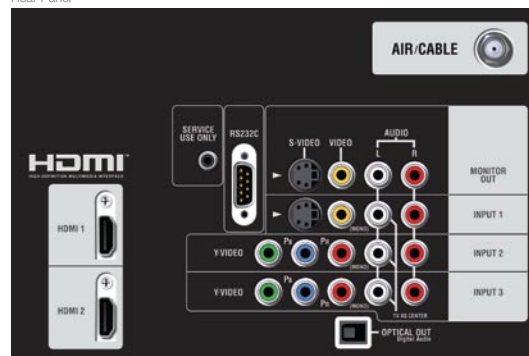

- 3 HDMI SimplayHD™ 1080p Compatible Inputs¹ (1 Front)
- 2 Wideband Component Video Inputs
- Power Swivel Tabletop Stand
- Day Dynamic/Day and Night Memory by Input with Timer
- Multi-Function Remote Control
- Front Panel Menu Controls
- 3-Language On-Screen Display
- Parental Locks (Downloadable V-Chip)
- Closed Caption Decoder
- On/Sleep Timers
- Auto Link Input Sensor
- Discrete IR Codes
- Multiple Picture Orbiting Options

Warranty

- 1-Year Parts and Labor Warranty In-Home Service

¹ HDMI inputs are compatible with DVI-HDTV (HDCP) signals when combined with an adapter cable. Adapter cable is not included.

All specifications, features and dimensions are subject to change without notice. Refer to www.hitachi.us/tv for updates or more information.

Rear Panel *

Multi-Function Remote
CLU-4373A

Front Panel *

* Input panels shown for illustration purposes only. Actual input placement may vary.

Inputs/Outputs

- (3) HDMI SimplayHD™ 1080p Compatible Inputs (2 Rear/1 Front)
- (2) Wideband Component Video Inputs
- (4) AV Inputs (3 Rear/1 Front)
- (1) S-Video Input
- (1) RF/Antenna Input
- (1) AV Monitor Output (Fixed/Variable Audio)
- (1) S-Video Monitor Output
- (1) Optical Digital Audio Output
- (1) RS232 - Control Port
- (1) MMC Card Slot (Service Upgrade only)