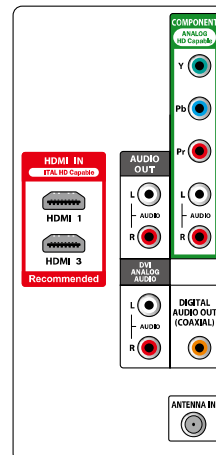

Rear Panel

Side Panel