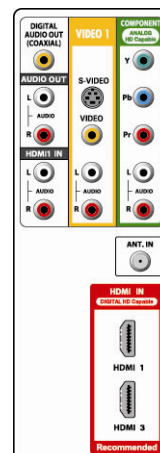

SYLVANIA *Limited Edition*

42 LCD TV LC427SSX

Features & Specifications

TV

- Screen Size: 42 inch
- Clear Pix Engine Plus
- Resolution WXGA (1920 x 1080)
- Adaptive 3D Y/C Comb Filter
- Picture Control
  [Picture Mode: Personal / Standard / Sports / Movie / Game]
  [Brightness] [Contrast] [Color] [Tint] [Sharpness]
  [Color Temperature: Cool / Normal / Warm]
- Sound Control
  [Sound Mode: Personal / Standard / Movie / Music / News]
  [5Band Equalizer] [Auto Volume Leveler] [Virtual Surround]

TUNER

- Built-in ATSC / NTSC Tuner (HD Quality Output)
- Child Lock: Channel Lock, Downloadable Rating (V-Chip2.0)

CONVENIENCE

- Closed Caption Decoder
- Trilingual On Screen Display (English / Spanish / French)
- Sleep Timer (up to 120 min.)
- JPEG/MP3 Playable (via USB Flash Memory)
- Auto Shut Off
- VESA Mount
- InstaPort Advanced Port Switching Technology
- Remote Control with Batteries
- Quick Guide

INPUT

1. [REAR]
2. RF Input: 1set
   - Component, Audio L+R : 1set
   - HDMI, Audio L+R : 1set
   - HDMI : 1set
   - Video/S-Video, Audio L+R : 1set
3. [SIDE]
4. Video/S-Video, Audio L+R : 1set
   - HDMI : 1set
   - USB (JPEG/MP3 Playable) : 1set

OUTPUT

- Digital Audio Output (Coaxial) : 1set
- Analog Audio Output L+R : 1set
- Speaker Output Power : 10W+10W

WEIGHT & DIMENSIONS

- Dimensions [WxHxD] : 40.0 x 28.6 x 12.3 inch (1026 x 725 x 310 mm)
- Weight : 54.7 lbs (24.8 kg)
- Dimensions with Packing [WxHxD] : 46.3 x 32.6 x 10.7 inch (1175 x 828 x 270 mm)
- Weight with Packing : 65.1 lbs (29.5 kg)
- Owner's Manual : English & Spanish & French
- UPC Code # : 0 5 3 8 1 8 6 4 0 6 6 1
- UL Listed, FCC Certified

CONTAINER LOAD (approx.)

- 20ft : 80 units
- 40ft : 160 units
- 40ft-HC : 240 units

(Please confirm with Sales for exact number of quantities)