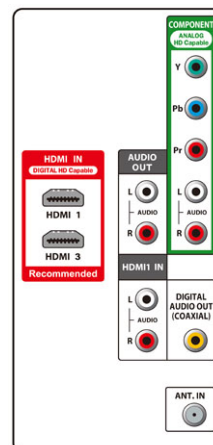

Rear Panel

Side Panel