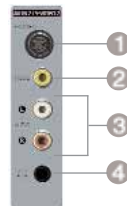

Samsung LCD TVs have a host of plug-and-play inputs to make connecting your digital world easy.

1. PC In
2. Audio Out
3. Anynet™
4. Services
5. HDMI™ In
6. Component In
7. A/V In
8. Optical Digital Audio Out
9. ANT In