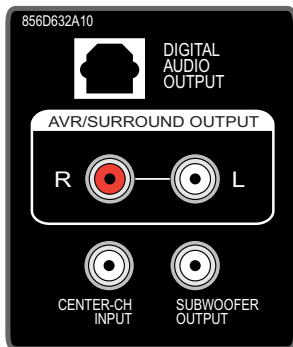

DIAMOND 265 | IMMERSIVE SOUND LED TV

Models: LT-55265 | LT-46265

MODEL	LT-55265	LT-46265
Screen Size	55"	46"
Aspect Ratio	16:9 (widescreen)	16:9 (widescreen)
Height (Physical)	33.3"	29.0"
Width (Physical)	50.9"	43.3"
Depth (Physical) w/o Foot	3.0"	3.0"
Height On Base	34.6"	30.2"
Weight (Physical)	65.8 lbs	53.9 lbs
Wall Mount Pattern	VESA 400 x 200mm	VESA 400 x 200mm
Wall Mount Screw Size	M6 x 15mm	M6 x 15mm
PACKAGING		
Height (Carton)	38.7"	33.2"
Width (Carton)	56.3"	52.1"
Depth (Carton)	15.9"	10.2"
Weight (Carton)	82.1 lbs	64.5 lbs
UPC Code	082400030085	082400030054
POWER CONSUMPTION		
Operating	168 watts	129 watts
Standby	.96 watts	.96 watts
Energy Star	4.0	4.0