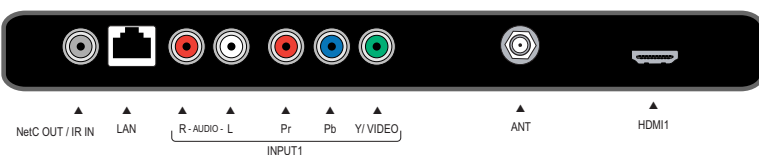

BOTTOM PANEL

*TV and some PC displays have standard overscan. Features, specifications and dimensions are subject to change without notice. Physical appearance of television and matching base may vary slightly from images shown on this document. Dolby and Dolby Digital are registered trademarks of Dolby Laboratories. HDMI, the HDMI logo and High-Definition Multimedia Interface are trademarks or registered trademarks of HDMI Licensing, LLC. "x.v.Color" and "x.v.Color" logo are trademarks of Sony Corporation. ISF and IMAGING SCIENCE FOUNDATION are Trade Marks owned by Imaging Science Foundation, Inc. Energy Star is a registered trademark of the U.S. Environmental Protection Agency. The Bluetooth trademarks are owned by Bluetooth SIG, Inc. All other trademarks and trade names in this document are those of their respective owners. If you are having trouble connecting your TV or accessing StreamTV internet media services contact Mitsubishi Customer Relations at 1-800-332-2119. If you are having difficulty with your VUDU account, contact VUDU Customer Care at www.vudu.com/support. VUDU Home Entertainment Services are the sole responsibility of VUDU. Mitsubishi Digital Electronics America Inc. has no control over any services or any agreement you reach with VUDU, Inc. © 2010 VUDU Inc., All Rights Reserved.