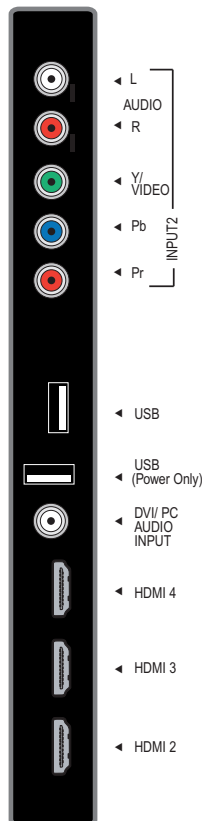

DIAMOND 265 | IMMERSIVE SOUND LED TV

Models: LT-55265 | LT-46265

MODEL	LT-55265	LT-46265
Screen Size	55"	46"
Aspect Ratio	16:9 (widescreen)	16:9 (widescreen)
Height (Physical)	33.3"	29.0"
Width (Physical)	50.9"	43.3"
Depth (Physical) w/o Foot	3.0"	3.0"
Height On Base	34.6"	30.2"
Weight (Physical)	65.8 lbs	53.9 lbs
Wall Mount Pattern	VESA 400 x 200mm	VESA 400 x 200mm
Wall Mount Screw Size	M6 x 15mm	M6 x 15mm
PACKAGING		
Height (Carton)	38.7"	33.2"
Width (Carton)	56.3"	52.1"
Depth (Carton)	15.9"	10.2"
Weight (Carton)	82.1 lbs	64.5 lbs
UPC Code	082400030085	082400030054
POWER CONSUMPTION		
Operating	168 watts	129 watts
Standby	.96 watts	.96 watts
Energy Star	4.0	4.0