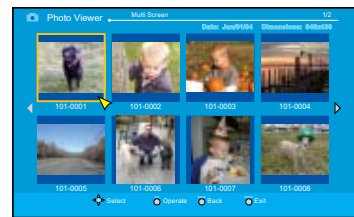

Treat the family to a high resolution slide show of your photos by connecting your JVC Everio camcorder or other compatible USB storage device (See instruction book for compatibility.)

Specifications

LT-37X688 — 37" Widescreen Full HD LCD Television

Picture Features

- ✓ 1300:1 Contrast Ratio
- ✓ 5msec Response Rate
- ✓ 500cd/m² Brightness
- ✓ 176° Viewing Angle

Specifications of LCD with base attached

Dimensions (WxHxD) in.: 36 1/4 x 25 3/4 x 9 1/8
Dimensions (WxHxD) mm: 919 x 652 x 230
Weight (lbs/kg.): 42.9 / 19.5

Specifications of LCD (no base)

Dimensions (WxHxD) in.: 36 1/4 x 23 7/8 x 4 3/8
Dimensions (WxHxD) mm: 919 x 604 x 108
Weight (lbs/kg.): 40.3 / 18.3

*Specifications are tentative and subject to change without notice.

JVC COMPANY OF AMERICA
A Division of JVC Americas Corp.
1700 Valley Road, Wayne, NJ 07470
www.jvc.com