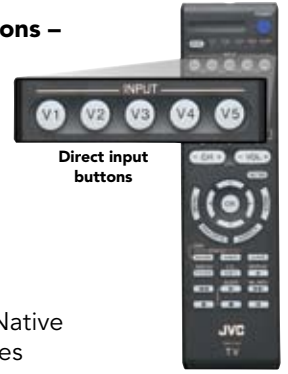

• **Sound Features** –

- ✓ 20 Watts Total Audio Power
- ✓ Twin Oblique Cone Speakers
- ✓ Advanced Hyper Surround
- ✓ Volume Limit/Turn On Volume
- ✓ Smart Sound

**Notes & Disclaimers**

- Model accepts 480i, 480p, 720p, 1080i and 1080p signals and displays at 1080p.
- Dolby and the double-D symbol are registered trademarks of Dolby Laboratories.
- HDMI is a trademark of HDMI Licensing L.L.C.
- All images on this sheet are simulated to show effect.
- "JVC" is the trademark of Victor Company of Japan, Limited.

• **Inputs & Outputs** –

- ✓ 2 HDMI (v.1.3) w/HDCP Digital Video Inputs
- ✓ 1 Smart Video Input
- ✓ 2 Component Video Inputs
- ✓ 1 S-Video & 3 AV Inputs (1 side set)
- ✓ 1 AV Output
- ✓ 1 Optical Digital Audio Output
- ✓ 1 Fixed Audio Output

• **New Universal Remote w/5 Device Operation & Direct Video Input Buttons** –

includes Audio Mode for Receiver, Amp, or HTIB. Operates Cable/DBS/DVR w/EPG. Plus operates Menu, Play/Stop/FF/Rew/Record

RM-C1450