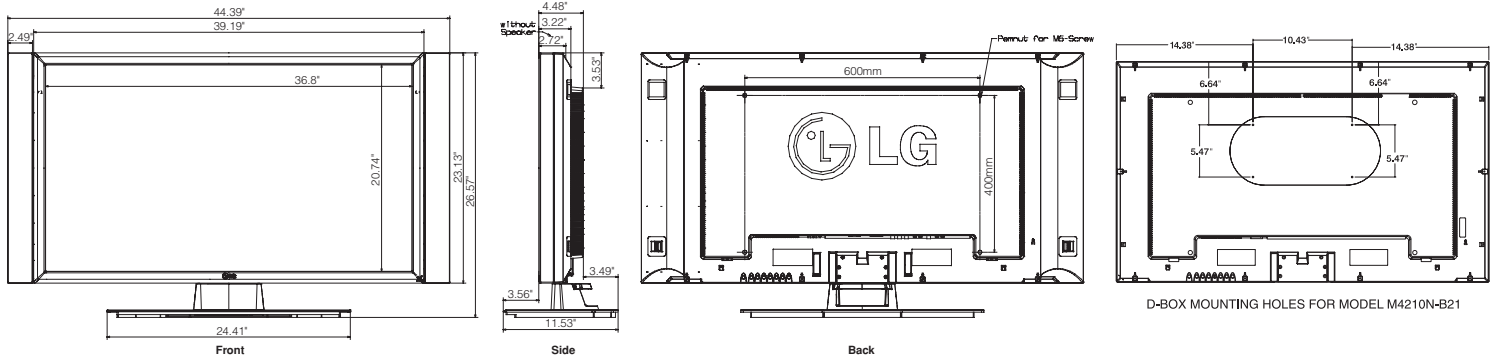

SPECIFICATIONS

PANEL

Screen Size	42"
Aspect Ratio	16 : 9
Native Resolution	1366 x 768 (WXGA)
Pixels (H x V x 3)	3,147,264
Brightness	500 cd/m ²
Contrast Ratio	800 : 1
Viewing Angle (H x V)	178 x 178
Color Depth	16.7 Million (8 bits)
Response Time	9 ms (G to G)
Surface Treatment	Hard Coating (3H), Portrait & Landscape
MTBF	50,000 Hr. (Minimum)

CABINET

Color	Black
Monitor Dimension (W x H x D)	39.19" x 23.13" x 4.48"
Weight	49.05 Lbs.
Monitor with Optional Stand (ST4210K)	39.19" x 26.57" x 11.53"
Dimensions (W x H x D)	
Weight	56.60 Lbs.
Monitor with Optional Stand (ST4210K) & Optional Speaker (SP4210K) Dimensions (W x H x D)	44.39" x 26.57" x 11.53"
Weight	
Carton Dimensions (W x H x D)	42.0" x 29.8" x 14.5"
Packed Weight	60.05 Lbs.
VESA™ Standard Mount Interface	600 x 400