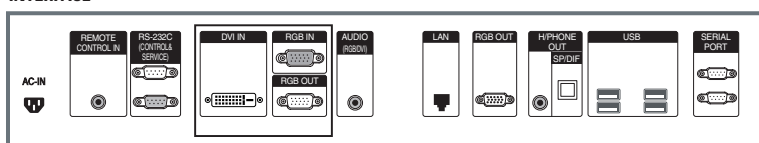

SPECIFICATIONS

PANEL

Screen Size	42"
Aspect Ratio	16 : 9
Native Resolution	1366 x 768 (WXGA)
Pixels (H x V x 3)	3,147,264
Brightness	500 cd/m²
Contrast Ratio	800 : 1
Viewing Angle (H x V)	178 x 178
Color Depth	16.7 Million (8 bits)
Response Time	9 ms (G to G)
Surface Treatment	Hard Coating (3H), Portrait & Landscape
MTBF	50,000 Hr. (Minimum)

VIDEO

Max Input Resolution	1280 x 1024 @ 60Hz (Analog / Digital)
	1360 x 768 @ 60Hz (Digital-recommended)
Recommended Resolution	1360 x 768 @ 60Hz (Analog / Digital)
H-Scanning Frequency	30 ~ 83kHz (Analog / Digital)
V-Scanning Frequency	56 ~ 75 Hz
Pixel Frequency	108 MHz (D-sub) / 135 MHz (HDMI / DVI)
Sync Compatibility	Separate / Composite / SOG
Video Input	RGB Analog / Digital
EZ Picture PSM	Dynamic/Standard/Mild/User 1/User 2
CSM	6500K/9300K/User
XD Engine®	Yes
Enhanced Noise Reduction	3D NR/(MPEG NR)
Digital Comb Filter	3D
DLTI/DCTI	Yes
Cinema 3:2/2:2 mode	Yes
Aspect Ratio Correction	Spectacle / Full / Original / 4:3 / 16:9 / 14:9 / Zoom

REAR JACKS

PC Input via 15-Pin Sub "D"	1/1
Audio Output	1
Audio Inputs	PC to Board (internal/head phone)
PC Formats	WXGA
DVI	Yes
RS-232C Input/Output	1/1
Audio Jack Built-in (No Amp)	Yes
Discrete IR Input	Yes
External Speaker Out	Yes

AUDIO

Auto Volume Limiter	Yes
Audio Power	20W (10W x 2)
Balance	Yes
SSM	Flat / Music / Movie / Sports / User

SPECIAL FEATURES

Split Zoom (Self video wall, max 4x4)	Yes (adjusts for bezel width)
Source Selection	Analog (RGB) / DVI
Brightness/Contrast	Yes

SPECIAL FEATURES (cont'd)

Color	6500K / 9300K / User Control (R/G/B)
Position	H / V
Tracking	Auto / Clock / Phase
Set-up	Language (English / French / Spanish / Korean / Italian / German / Portugues)
Mute	Yes
Child Lock	Yes

CONTROLLER SPEC