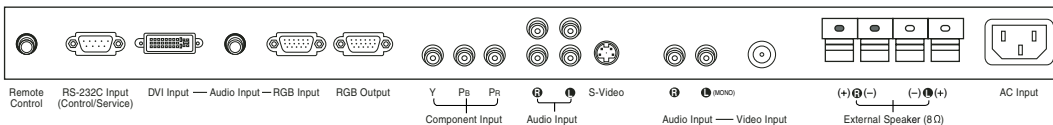

REAR JACK PANEL

www.LGcommercial.com

LG Electronics U.S.A., Inc. 2000 Millbrook Drive, Lincolnshire, IL 60069 Customer Service: 1-888-865-3026

Dimensions and weights are approximate. Design and specifications subject to change without notice. DCDi™ is a registered trademark of Faroudja.

The "LG Life's Good" is a registered trademark of LG Electronics U.S.A., Inc. ©2005 LG Electronics U.S.A., Inc. Printed in the USA. LG42PM12X0405