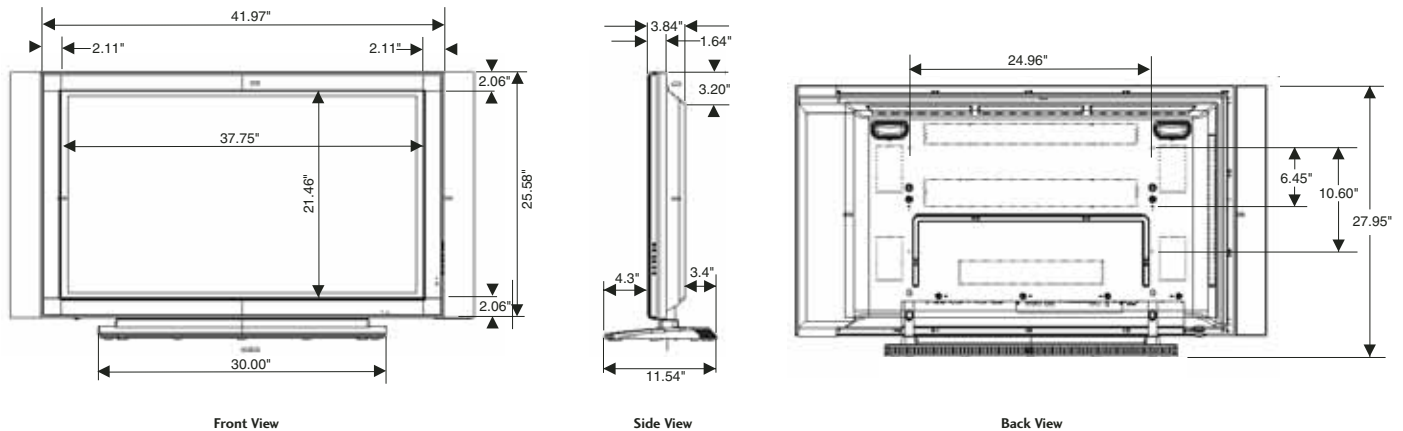

GENERATION TELEVISION
HDTV
MONITOR

DCDi
by FAROUDJA

MU-42PM12X 42" Plasma HDTV Monitor Display

DIMENSIONS

DIMENSIONS

Cabinet (W x H x D)	41.97" x 25.58" x 3.84"
Weight	65 Lbs.

CABINET DESCRIPTION

Finish	Silver/Black
Cabinet Style	Slim Frame
Power Consumption	250W
Power Source	115v 60Hz