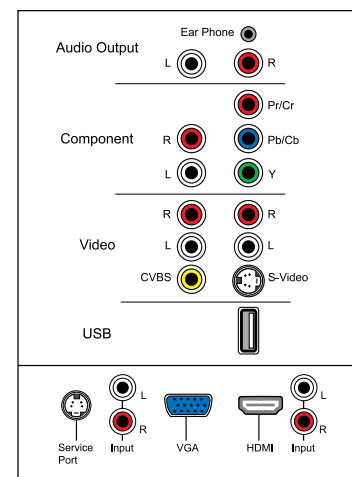

Side-Right

Inputs

Product designs and specifications are subject to change without notice.

*Dynamic Contrast Ratio is measured at the highest peak.

OSD MENU

OLEVIA