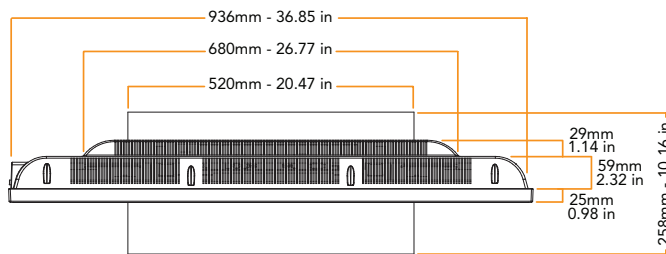

Description	Specifications
AUDIO	
Surround Processor	BBE
Internal Speaker	Stereo full range
Output Power	10W x 2
Automatic Volume Control	Yes
Digital Output	Dolby Surround + Stereo PCM
Stereo Output	Selectable Fixed or Variable
ANALOG AV INPUTS/OUTPUTS	
Tuner	75 Ohm F-type x 1
Component Video	2 x RCA, Rear
S-Video	1 x Mini DIN, Rear
Composite Video	2 x RCA (1 Rear, 1 Side)
PC Input	D-sub 15, Rear
Audio Output	Stereo RCA, Rear
DIGITAL AV INPUTS / OUTPUTS	
HDMI 1.3 (1080p 24/60)	3 x (2 Rear, 1 Side)
Digital Audio Output (Dolby Digital + PCM)	1 Coaxial
NuControl - INTEGRATION FEATURES	
IR Pass Through	Yes (with or without carrier)
IR Input	Yes (with or without carrier)
RS232C	Yes (Bi - Directional, w/polling)
Direct IR Input	Yes
Direct IR Format	Yes
Discrete IR On/Off	Yes
REMOTE	
Remote Control	Backlit Illuminated
SPECIFICATIONS	
Power	AC 100-240V, 50/60Hz
Power Consumption / Standby	180W max / < 3W
VESA Wall Mount	200 x 400mm
Net Weight / Weight with stand	55 lbs / 59.8 lbs

DETAILED DIMENSIONS

** inputs not shown according to location on TV

*Specifications are subject to change without notice.