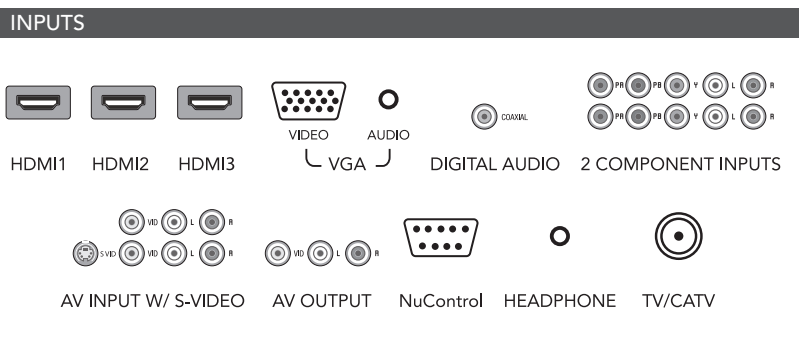

Description	Specifications
AUDIO	
Surround Processor	BBE
Internal Speaker	Stereo full range
Output Power	10W x 2
Automatic Volume Control	Yes
Digital Output	Dolby Surround + Stereo PCM
Stereo Output	Selectable Fixed or Variable
ANALOG AV INPUTS/OUTPUTS	
Tuner	75 Ohm F-type x 1
Component Video	2 x RCA, Rear
S-Video	1 x Mini DIN, Rear
Composite Video	2 x RCA (1 Rear, 1 Side)
PC Input	D-sub 15, Rear
Audio Output	Stereo RCA, Rear
DIGITAL AV INPUTS / OUTPUTS	
HDMI 1.3 (1080p 24/60)	3 x (2 Rear, 1 Side)
Digital Audio Output (Dolby Digital + PCM)	1 Coaxial
NuControl - INTEGRATION FEATURES	
IR Pass Through	Yes (with or without carrier)
IR Input	Yes (with or without carrier)
RS232C	Yes (Bi - Directional, w/polling)
Direct IR Input	Yes
Direct IR Format	Yes
Discrete IR On/Off	Yes
REMOTE	
Remote Control	Backlit Illuminated
SPECIFICATIONS	
Power	AC 100-240V, 50/60Hz
Power Consumption / Standby	180W max / < 3W
VESA Wall Mount	200 x 400mm
Net Weight / Weight with stand	55 lbs / 59.8 lbs

DETAILED DIMENSIONS

** inputs not shown according to location on TV

*Specifications are subject to change without notice.